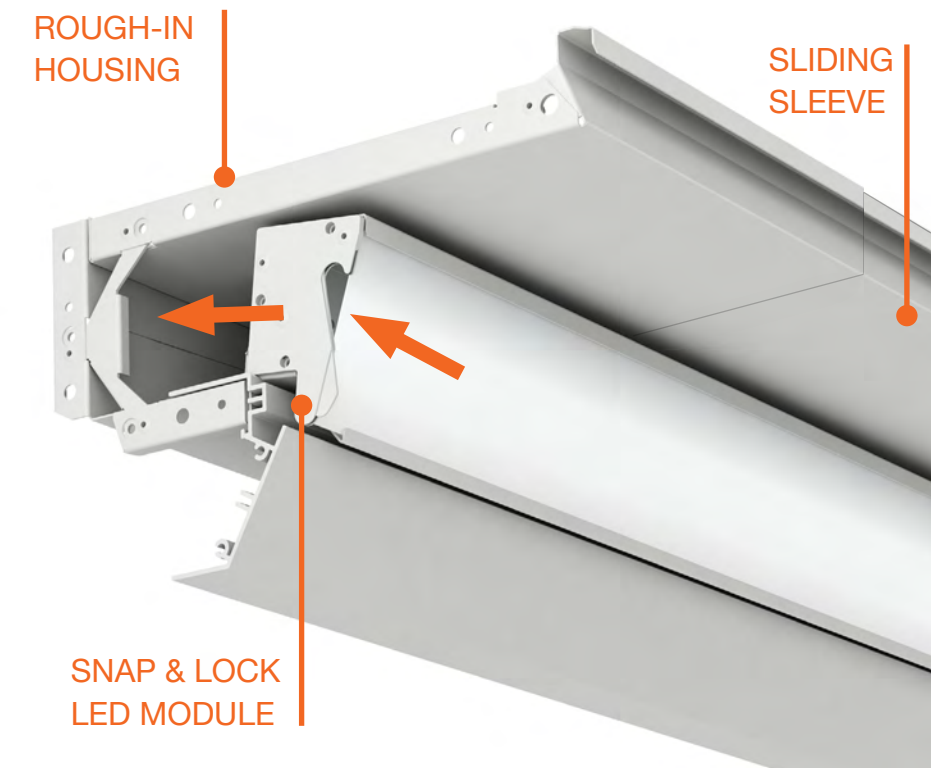

FOCUS™ WALL WASH

FOCAL POINT®

DEFINE AND ENHANCE THE SPACE

A low profile, high performance perimeter luminaire with a fully concealed indirect optic. Focus Wall Wash creates the appearance of a floating ceiling, provides even illumination on walls, adding depth and visual interest.

FLEXIBILITY IN DESIGN

Infinite lengths, the ability to create patterns with 90° inside or outside corners; Focus Wall Wash provides design flexibility to achieve the right illumination for each unique interior. It is easy to specify with wall-to-wall measurements. An integrated sliding sleeve ensures precise installation and field adjustability.

Precise configuration of light modules and housings ensures shadow-free illumination in runs and corners.

■ Integrated Sliding Sleeve
■ LED Light Module

Hidden optics and mechanical elements make a beautiful statement and provide continuous illumination in corridors, elevator lobbies, reception areas, conference rooms and offices.

12' Run, 950 Lm/ft
9' Corridor | 10' Ceiling

Area*	Avg. Footcandles	Uniformity
Wall	37	2.2 : 1
Floor	22	1.6 : 1

Reflectances 90/80/60 | LLF - 0.9

EASE OF INSTALLATION

Engineered to accommodate shallow plenum grid and drywall ceilings and to provide cost savings. The LED light module can be snapped in the rough-in housing at any stage of the construction process, while the simple electrical connection provides quick and easy installation and maintenance.