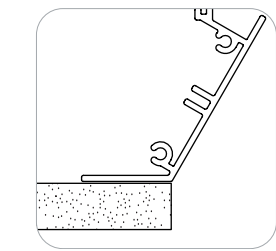

FLEXIBILITY IN DESIGN

Infinite lengths, the ability to create patterns with 90° inside or outside corners; Focus Wall Wash provides design flexibility to achieve the right illumination for each unique interior. It is easy to specify with wall-to-wall measurements. An integrated sliding sleeve ensures precise installation and field adjustability.

12' Run, 950 Lm/ft
9' Corridor | 10' Ceiling

Area*	Avg. Footcandles	Uniformity
Wall	37	2.2 : 1
Floor	22	1.6 : 1

Reflectances 90/80/60 | LLF - 0.9

EASE OF INSTALLATION

Engineered to accommodate shallow plenum grid and drywall ceilings and to provide cost savings. The LED light module can be snapped in the rough-in housing at any stage of the construction process, while the simple electrical connection provides quick and easy installation and maintenance.