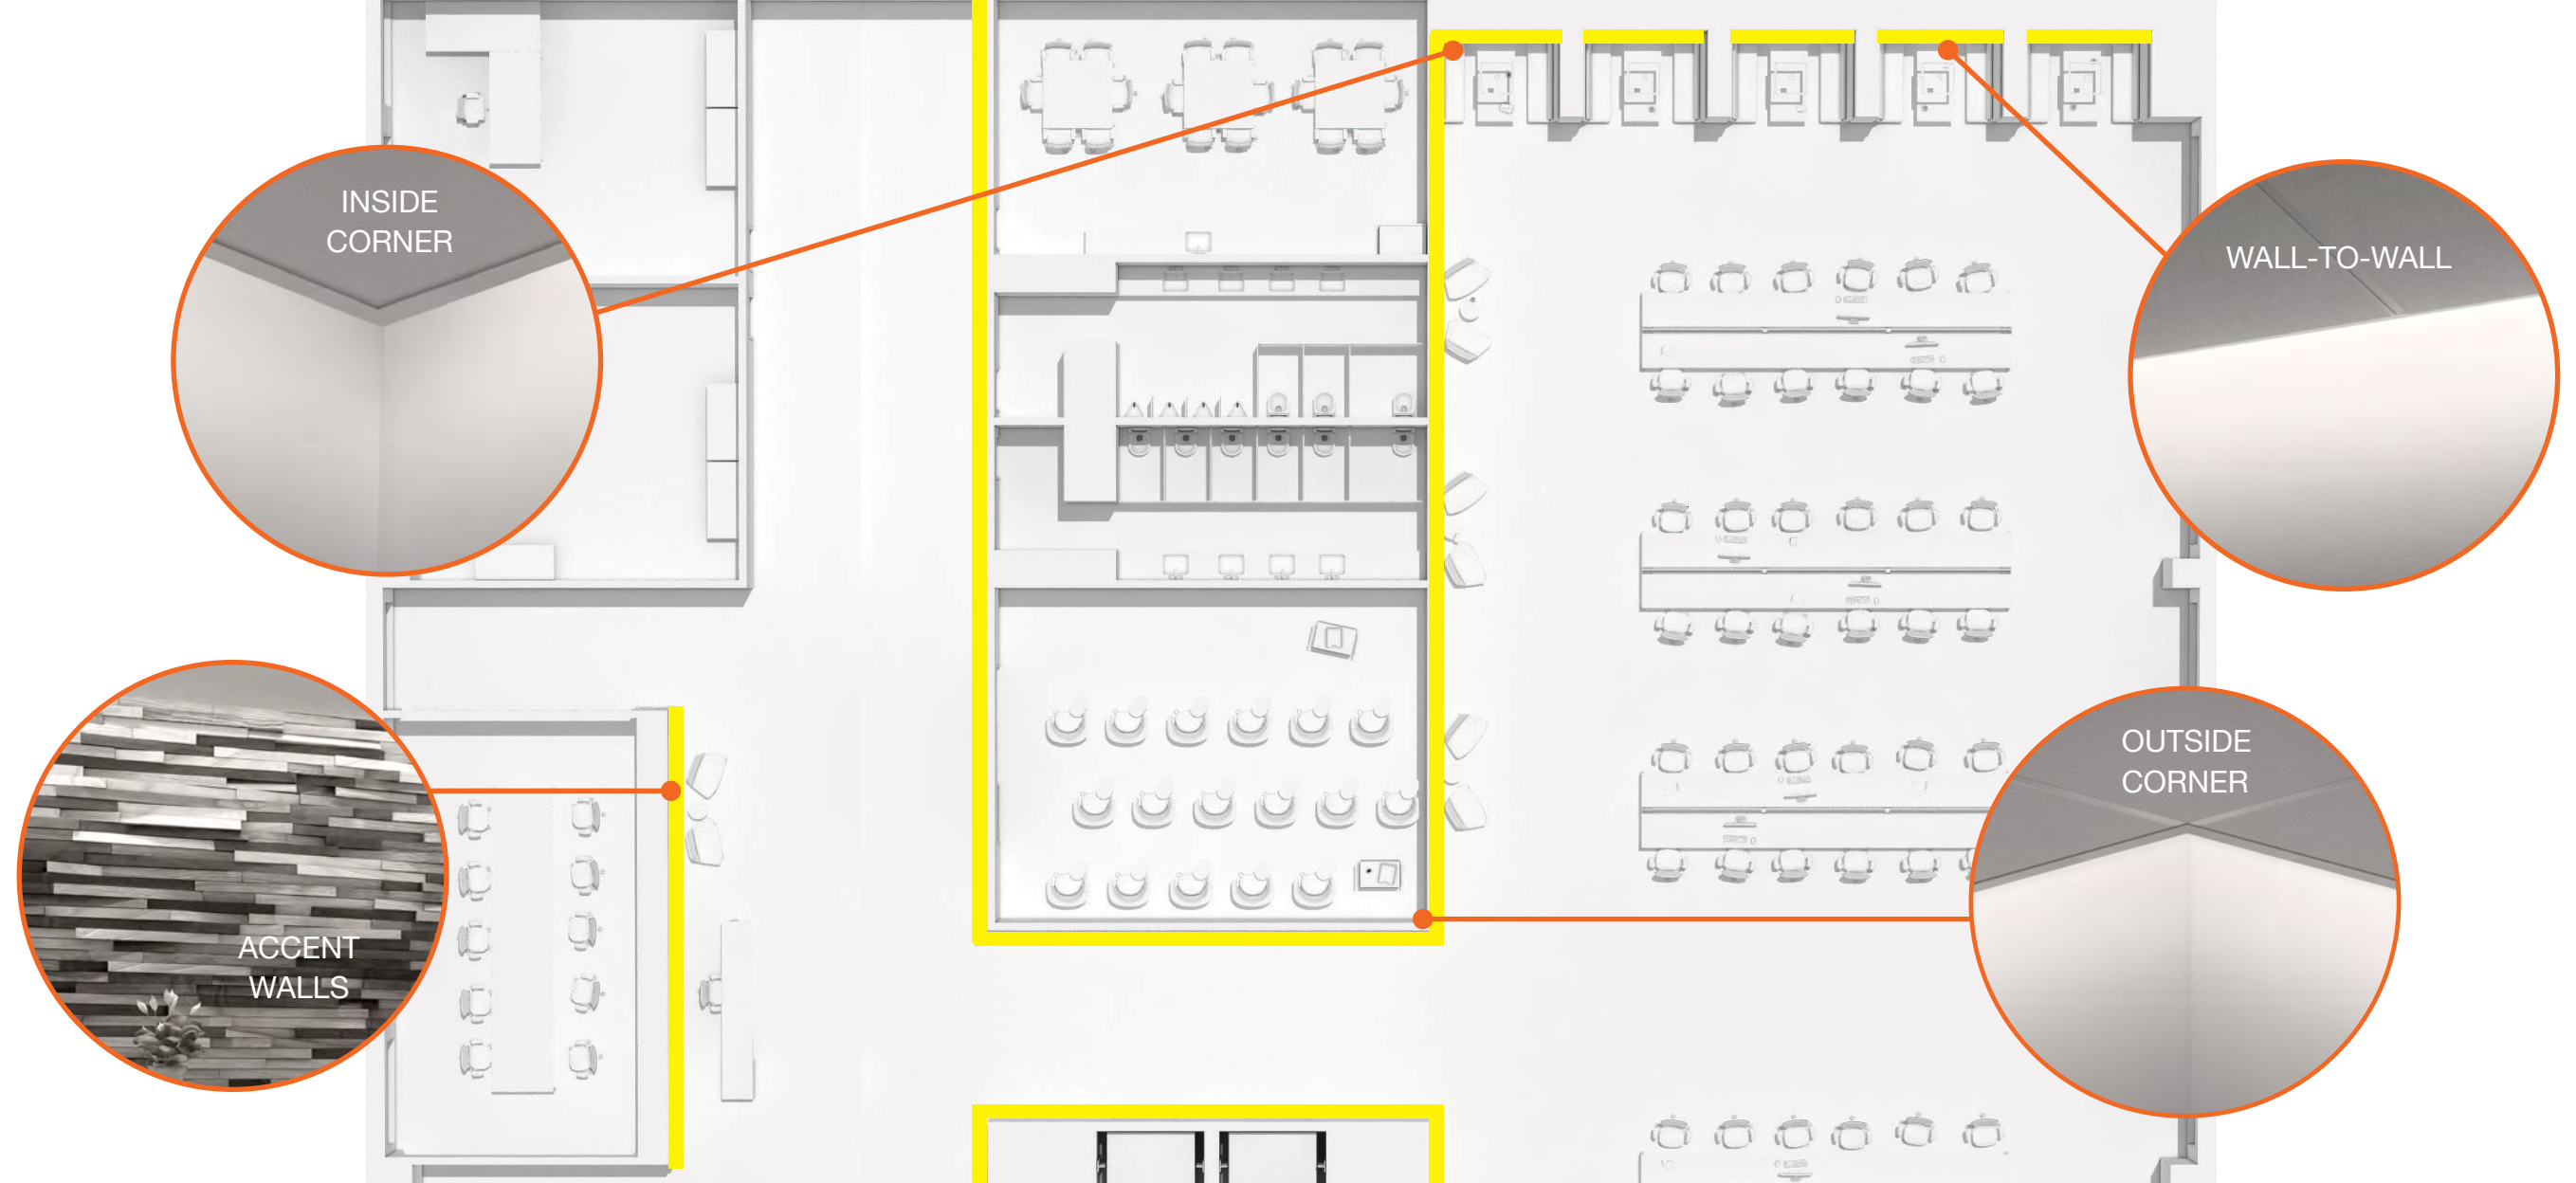

FOCUS™ WALL WASH

FOCAL POINT®

DEFINE AND ENHANCE THE SPACE

A low profile, high performance perimeter luminaire with a fully concealed indirect optic. Focus Wall Wash creates the appearance of a floating ceiling, provides even illumination on walls, adding depth and visual interest.

FLEXIBILITY IN DESIGN

Infinite lengths, the ability to create patterns with 90° inside or outside corners; Focus Wall Wash provides design flexibility to achieve the right illumination for each unique interior. It is easy to specify with wall-to-wall measurements. An integrated sliding sleeve ensures precise installation and field adjustability.

Precise configuration of light modules and housings ensures shadow-free illumination in runs and corners.

■ Integrated Sliding Sleeve
■ LED Light Module

Hidden optics and mechanical elements make a beautiful statement and provide continuous illumination in corridors, elevator lobbies, reception areas, conference rooms and offices.

12' Run, 950 Lm/ft
9' Corridor | 10' Ceiling

Area*	Avg. Footcandles	Uniformity
Wall	37	2.2 : 1
Floor	22	1.6 : 1

Reflectances 90/80/60 | LLF - 0.9

EASE OF INSTALLATION

Engineered to accommodate shallow plenum grid and drywall ceilings and to provide cost savings. The LED light module can be snapped in the rough-in housing at any stage of the construction process, while the simple electrical connection provides quick and easy installation and maintenance.