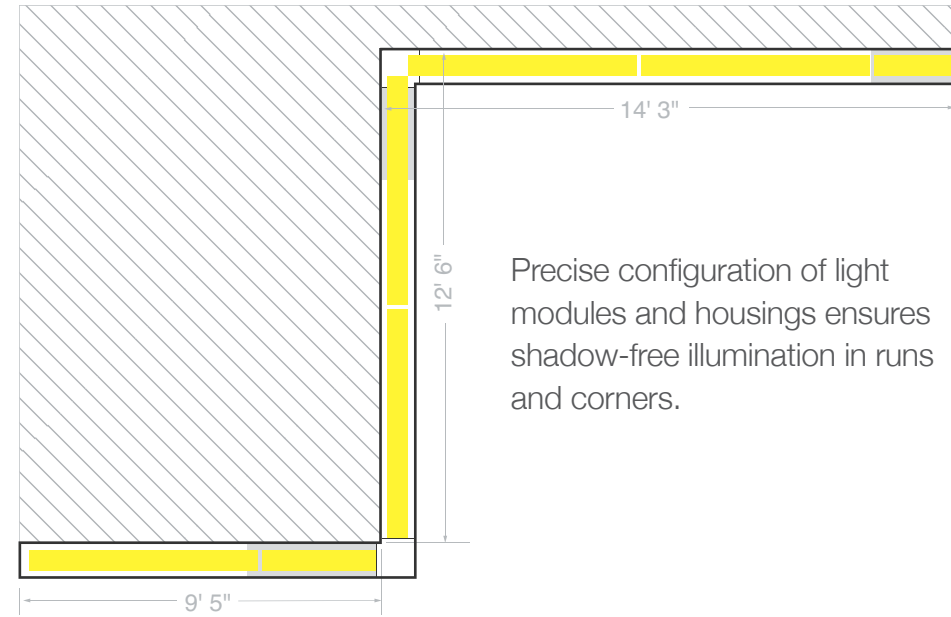

FOCUS™ WALL WASH

FOCAL POINT®

DEFINE AND ENHANCE THE SPACE

A low profile, high performance perimeter luminaire with a fully concealed indirect optic. Focus Wall Wash creates the appearance of a floating ceiling, provides even illumination on walls, adding depth and visual interest.

FLEXIBILITY IN DESIGN

Infinite lengths, the ability to create patterns with 90° inside or outside corners; Focus Wall Wash provides design flexibility to achieve the right illumination for each unique interior. It is easy to specify with wall-to-wall measurements. An integrated sliding sleeve ensures precise installation and field adjustability.