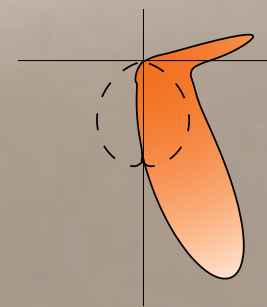

12' Run, 950 Lm/ft
9' Corridor | 10' Ceiling

Area*	Avg. Footcandles	Uniformity
Wall	37	2.2 : 1
Floor	22	1.6 : 1

Reflectances 90/80/60 | LLF - 0.9

EASE OF INSTALLATION

Engineered to accommodate shallow plenum grid and drywall ceilings and to provide cost savings. The LED light module can be snapped in the rough-in housing at any stage of the construction process, while the simple electrical connection provides quick and easy installation and maintenance.