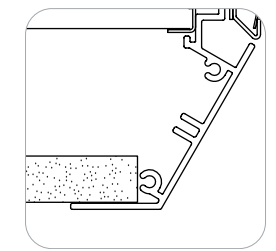

Hidden optics and mechanical elements make a beautiful statement and provide continuous illumination in corridors, elevator lobbies, reception areas, conference rooms and offices.

12' Run, 950 Lm/ft
9' Corridor | 10' Ceiling

Area*	Avg. Footcandles	Uniformity
Wall	37	2.2 : 1
Floor	22	1.6 : 1

Reflectances 90/80/60 | LLF - 0.9

EASE OF INSTALLATION

Engineered to accommodate shallow plenum grid and drywall ceilings and to provide cost savings. The LED light module can be snapped in the rough-in housing at any stage of the construction process, while the simple electrical connection provides quick and easy installation and maintenance.

GRID