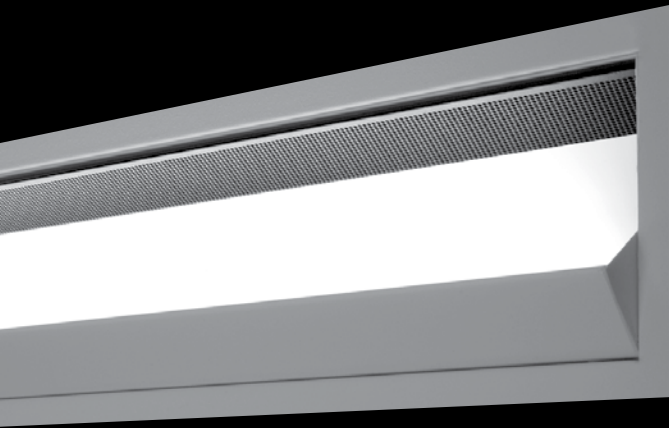

Avenue® A

FLUORESCENT RECESSED WALL MOUNT

recessed companion

linear companion

DIMENSIONAL DATA

FEATURES

ADA compliant, high performance T5/T5HO recessed wall mounted fluorescent.

Asymmetric indirect distribution in a 2" aperture.

Designed for new construction applications.

Luminaire only protrudes ½" from the wall.

Great solution for corridors and small offices.

PERFORMANCE

PRODUCT OVERVIEW

Lumen Output: 548-2842lm
 Wattage: 16-91W
 Lamping: T5, T5HO

1-Lamp T5HO
 58% Efficient
 1726 cd @ 135°

Visit focalpointlights.com for complete photometric data.

fixture:

project:

MOUNTING INFORMATION

SPECIFICATIONS

Construction

One-piece 20 Ga. steel housing. 20 Ga. steel rough-in box supports fixture in wall (designed for new construction) and must be installed prior to drywall installation. 20 Ga. steel beveled flange, .5" in width. 2' unit weight: 4 lbs., 3' unit weight: 5 lbs., 4' unit weight: 7 lbs.

Optic

Upper reflector fabricated of .020" aluminum painted High Reflectance White powder coat. Bottom reflector fabricated of low iridescent .020" specular aluminum. 24 Ga. perforated steel diffuser finished in Matte Black.