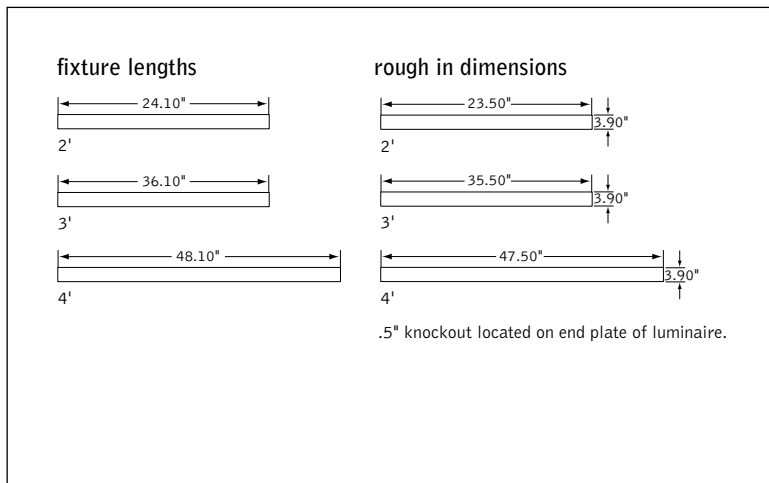

Designed for new construction applications.

Luminaire only protrudes ½" from the wall.

Great solution for corridors and small offices.

PERFORMANCE

PRODUCT OVERVIEW

Lumen Output: 548-2842lm
 Wattage: 16-91W
 Lamping: T5, T5HO

1-Lamp T5HO
 58% Efficient
 1726 cd @ 135°

Visit focalpointlights.com for complete photometric data.

fixture:

project:

MOUNTING INFORMATION

SPECIFICATIONS

Construction

One-piece 20 Ga. steel housing. 20 Ga. steel rough-in box supports fixture in wall (designed for new construction) and must be installed prior to drywall installation. 20 Ga. steel beveled flange, .5" in width. 2' unit weight: 4 lbs., 3' unit weight: 5 lbs., 4' unit weight: 7 lbs.