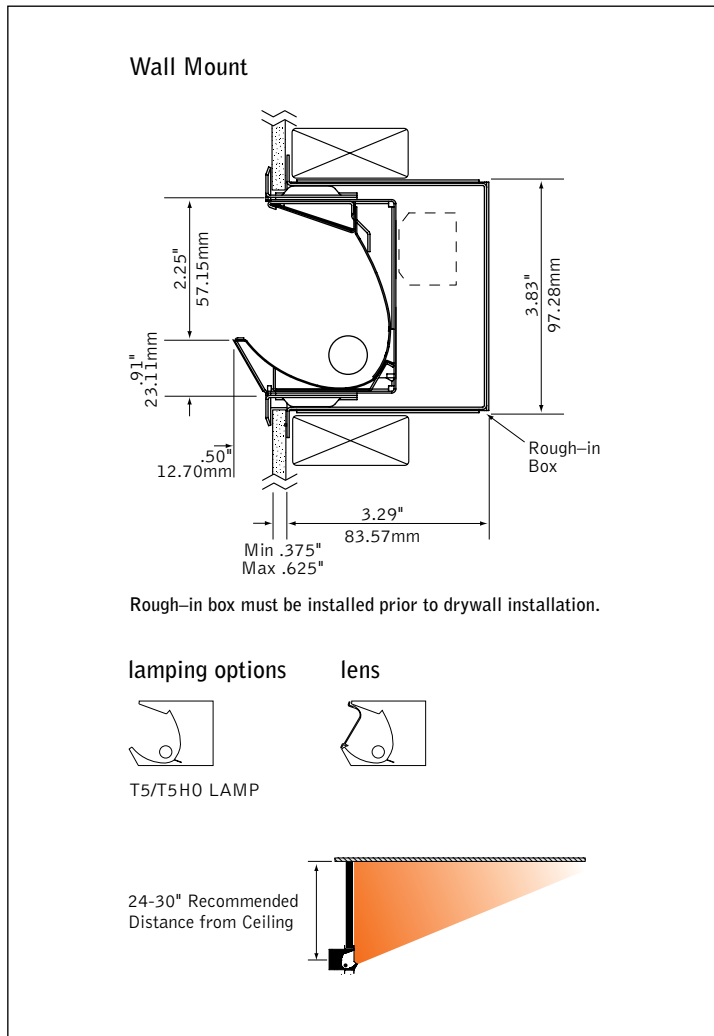

Avenue® A

FLUORESCENT RECESSED WALL MOUNT

recessed companion

linear companion

DIMENSIONAL DATA

FEATURES

ADA compliant, high performance T5/T5HO recessed wall mounted fluorescent.

Asymmetric indirect distribution in a 2" aperture.

Designed for new construction applications.

Luminaire only protrudes ½" from the wall.

Great solution for corridors and small offices.

PERFORMANCE

PRODUCT OVERVIEW

Lumen Output: 548-2842lm
 Wattage: 16-91W
 Lamping: T5, T5HO

1-Lamp T5HO
 58% Efficient
 1726 cd @ 135°

Visit focalpointlights.com for complete photometric data.

fixture:

project:

MOUNTING INFORMATION

SPECIFICATIONS

Construction

One-piece 20 Ga. steel housing. 20 Ga. steel rough-in box supports fixture in wall (designed for new construction) and must be installed prior to drywall installation. 20 Ga. steel beveled flange, .5" in width. 2' unit weight: 4 lbs., 3' unit weight: 5 lbs., 4' unit weight: 7 lbs.