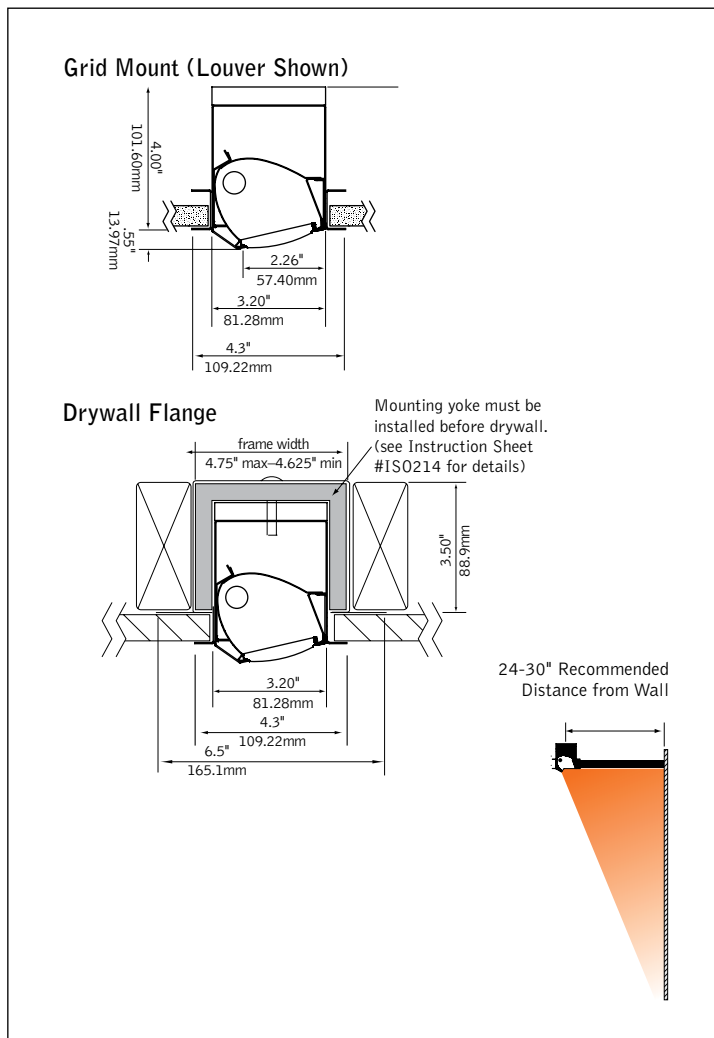

## DIMENSIONAL DATA

## FEATURES

Narrow aperture high performance T5/T5HO asymmetric wall wash with louver shielding option.

Precision micro-optic delivers shadow free illumination from the ceiling to the floor.

Features 2" narrow aperture for clean unobtrusive aesthetic.