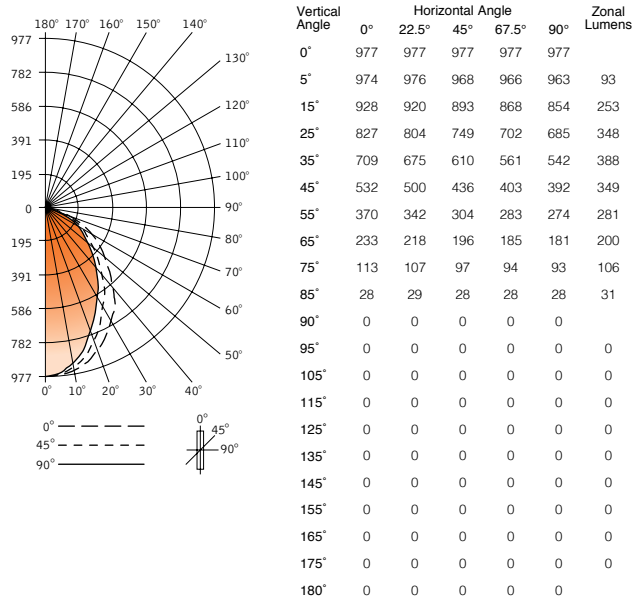

LUMINANCE DATA (CD/M²)

Vertical Angle	0°	45°	90°
45°	10813	7510	5991
55°	9207	5767	4654
65°	7964	4532	3296
75°	6166	2186	1794
85°	4162	1332	1332

Go to www.focalpointlights.com for additional photometric data.

LUMINANCE DATA (CD/M²)

Vertical Angle	Horizontal Angle		
	0°	45°	90°
45°	13836	9609	7666
55°	11781	7380	5955
65°	10191	5798	4217
75°	7890	2797	2295
85°	5325	1704	1704

Go to www.focalpointlights.com for additional photometric data.

Avenue® B

LED - FLUSH LENS

FAVB-FL-LL1-L35-LD1-WH

Lumens: 2048lm
System Watts: 22W
LPW: 92

CANDLEPOWER DISTRIBUTION

LUMEN SUMMARY

Zone	Lumens	% Fixture
0-30°	694	33.9
0-40°	1082	52.8
0-60°	1712	83.6
0-90°	2048	100.0
Total Luminaire 0-180°	2048	100.0

LUMINANCE DATA (CD/M²)

Vertical Angle	0°	45°	90°
45°	10946	8974	8059
55°	9372	7716	6941
65°	8033	6742	6216
75°	6325	5466	5231
85°	4637	4637	4637

Go to www.focalpointlights.com for additional photometric data.