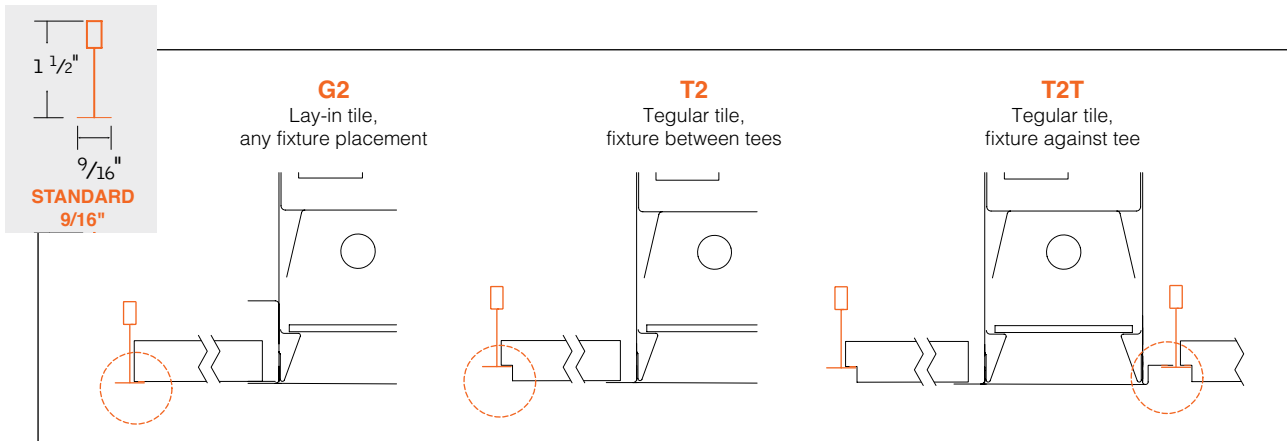

Avenue® B

FLUORESCENT & LED GRID CEILING CONFIGURATIONS

Avenue B is configured at our factory to integrate easily with your specified grid type, tile style and fixture position. Please review the below options and choose the mounting code that matches your application.