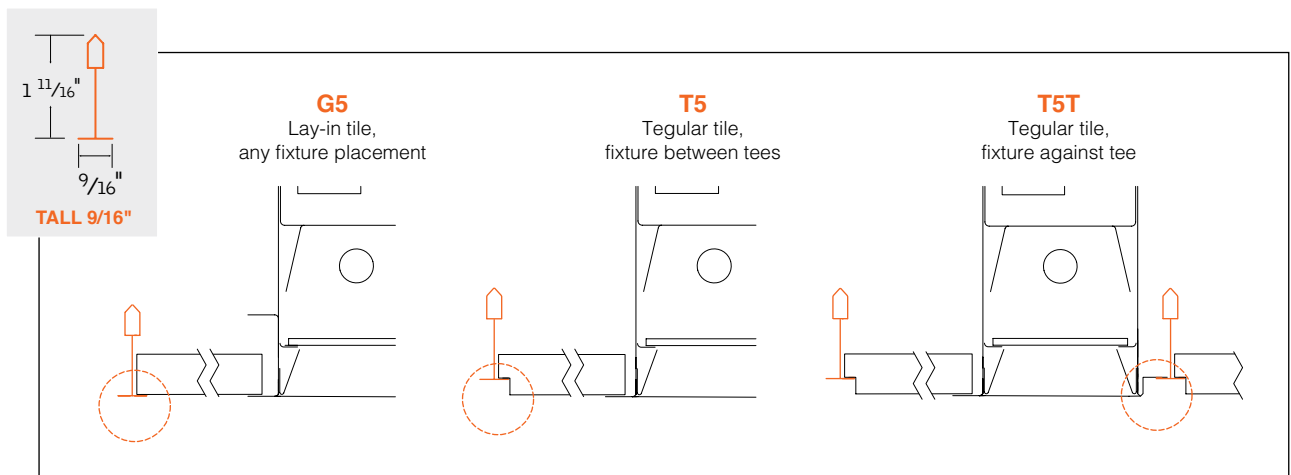

Construction

One-piece 20 Ga. steel housing. Thermally protected housing for new construction applications without direct contact with insulation. Insulation to be kept 3" away from housing. Corrugated and solid regress trim constructed of 6063-T5 extruded aluminum finished in Matte Satin White. Luminaires include 20 Ga. steel, .5" wide flange rail finished in Matte Satin White. 4' unit weight: 7 lbs.

Options in orange qualify for the Quickship program. 10-day up to 100 pieces. Refer to Quickship Guide for complete details.

Avenue[®] B

FLUORESCENT & LED GRID CEILING CONFIGURATIONS

Avenue B is configured at our factory to integrate easily with your specified grid type, tile style and fixture position. Please review the below options and choose the mounting code that matches your application.