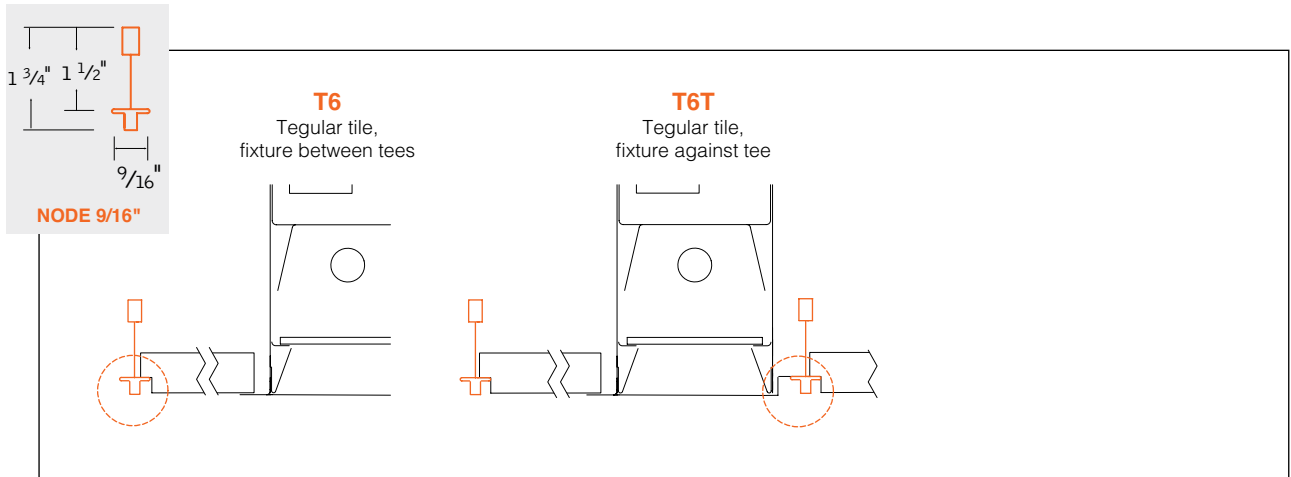

Options in orange qualify for the Quickship program. 10-day up to 100 pieces. Refer to Quickship Guide for complete details.

Avenue[®] B

FLUORESCENT & LED GRID CEILING CONFIGURATIONS

Avenue B is configured at our factory to integrate easily with your specified grid type, tile style and fixture position. Please review the below options and choose the mounting code that matches your application.