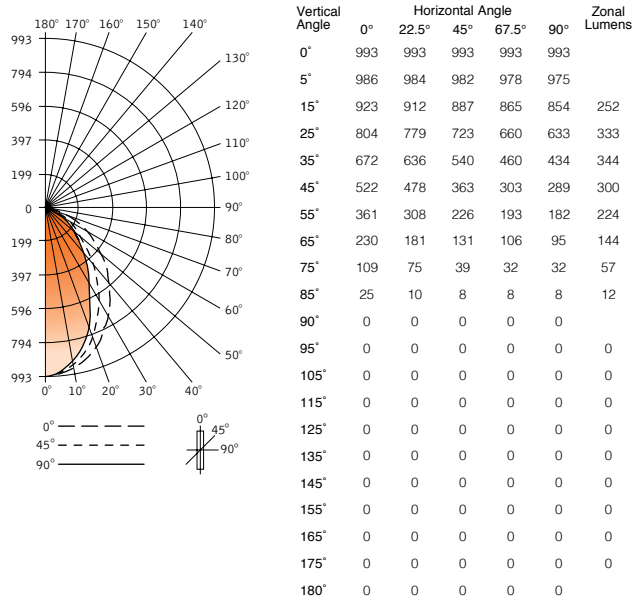

Avenue® B

LED - SOLID REGRESSED TRIM

FAVBL-SR-LL1-L35-LD1-WH

Lumens: 1759lm
System Watts: 22W
LPW: 80

CANDLEPOWER DISTRIBUTION

LUMEN SUMMARY

Zone	Lumens	% Fixture
0-30°	679	38.6
0-40°	1023	58.1
0-60°	1547	87.9
0-90°	1759	100.0
Total Luminaire 0-180°	1759	100.0

LUMINANCE DATA (CD/M²)

Vertical Angle	0°	45°	90°
45°	8789	6104	4870
55°	7484	4688	3783
65°	6474	3683	2679
75°	5012	1777	1458
85°	3383	1082	1082

Go to www.focalpointlights.com for additional photometric data.

Avenue® B

LED - SOLID REGRESSED TRIM

FAVBL-SR-LL2-L35-LD1-WH

Lumens: 2164lm
System Watts: 30.8W
LPW: 70