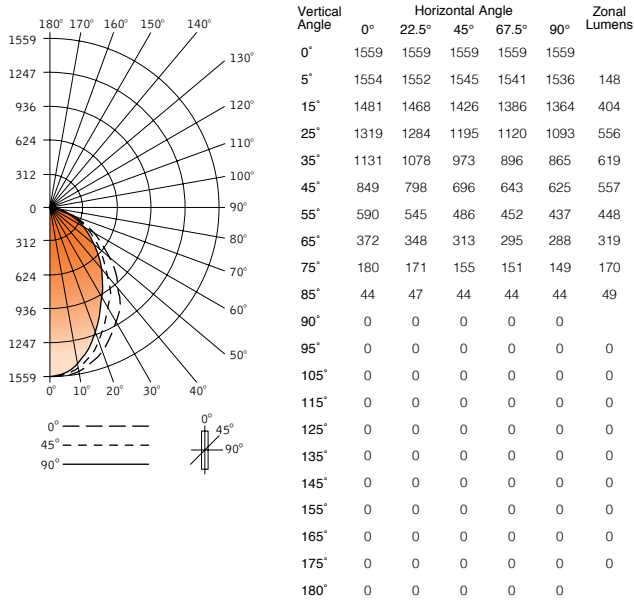

LUMINANCE DATA (CD/M²)

Vertical Angle	0°	45°	90°
45°	10946	8974	8059
55°	9372	7716	6941
65°	8033	6742	6216
75°	6325	5466	5231
85°	4637	4637	4637

Go to www.focalpointlights.com for additional photometric data.

Avenue® B

LED - FLUSH LENS

FAVB-FL-LL2-L35-LD1-WH

Filename: FAVBLL2L35.IES
Test #: 17028.0

Lumens: 2462lm
System Watts: 31.1W
LPW: 79

CANDLEPOWER DISTRIBUTION

LUMEN SUMMARY

Zone	Lumens	% Fixture
0-30°	834	33.9
0-40°	1301	52.8
0-60°	2057	83.6
0-90°	2462	100.0
Total Luminaire 0-180°	2462	100.0

LUMINANCE DATA (CD/M²)

Vertical Angle	0°	45°	90°
45°	12153	10784	9685
55°	11262	9272	8341
65°	9564	8102	7470
75°	7600	6568	6286
85°	5573	5573	5573

Go to www.focalpointlights.com for additional photometric data.

Avenue[®]B

LED - FLUSH LENS

FAVB-FL-LL3-L35-LD1-WH

Lumens: 3268lm
System Watts: 38W
LPW: 85

CANDLEPOWER DISTRIBUTION

LUMEN SUMMARY

Zone	Lumens	% Fixture
0-30°	1108	33.9
0-40°	1727	52.8
0-60°	2731	83.6
0-90°	3268	100.0
Total Luminaire 0-180°	3268	100.0