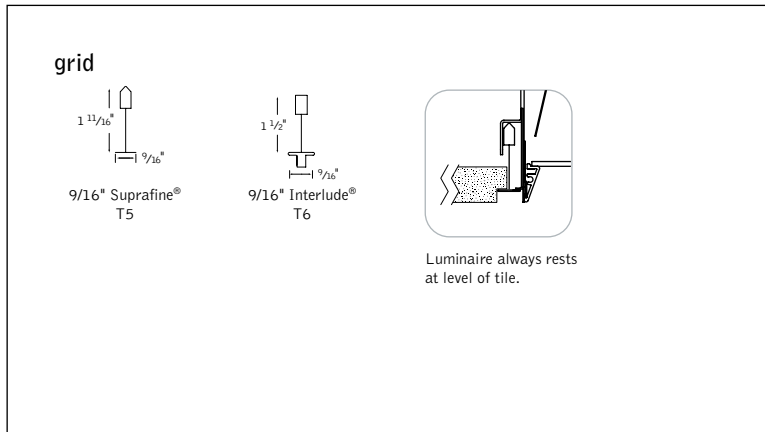

MOUNTING INFORMATION

SPECIFICATIONS

LED System

Proprietary linear LED module incorporates premium LEDs on a robust platform to achieve excellent thermal management. LEDs are placed to promote a uniform appearance. Available in 3000K, 3500K or 4000K with CRI>80, 3SDCM. LED modules and drivers are replaceable from below.

Construction

One-piece 20 Ga. steel housing. Thermally protected housing for new construction applications without direct contact with insulation. Insulation to be kept 3" away from housing. Corrugated and solid regress trim constructed of 6063-T5 extruded aluminum finished in Matte Satin White. Luminaires include 20 Ga. steel, .5" wide flange rail finished in Matte Satin White. 4' unit weight: 7 lbs.

Optic

22 Ga. steel reflectors finished in High Reflectance White powder coat. Frosted Acrylic lens diffuser .118" thick.

Electrical

Thru-wiring not available. Voltage specific thermal protectors included standard.

Emergency Battery

Bodine BSL310-CAN. Emergency output - 10 watts for 90 minutes. Maximum mounting height 20ft.

Labels

UL and cUL Listed. Suitable for Dry or Damp Locations, indoor use only.

Finish

Polyester powder coat applied over a multi-stage pre-treatment.

Lumen Maintenance

Reported: L70 at >60,000 hours   Calculated: L70 at 84,000 hours
Derived from EPA TM-21 calculator. Based on typical conditions, consult factory for additional data.

Reliability

At Focal Point, our products are designed to stand the test of time. Each luminaire is engineered using superior components, manufactured with the utmost care and rigorously tested. Contact us for reliability data.

Warranty

LED system rated for operation in ambient environments up to 25°C. 5-year limited warranty.

4' PERFORMANCE CHART

Shielding	LED System	Delivered Lumens	Tested System Watts	LPW
SR	Standard output	1759	22	80
	Medium output	2164	27	80
	High output	2769	38	73
FL	Standard output	2034	22	92
	Medium output	2425	27	90
	High output	3217	38	85

Based on 3500K. Lumen output may vary +/- 5%. Actual wattage may vary +/- 5%

ORDERING

Luminaire Series	FAVBTZL
Avenue B LED	FAVBTZL
Shielding	
Corrugated Regressed Trim Frst.Lns	CR
Solid Regressed Trim Frosted Lens	SR
Flush Frosted Lens	FL
LED System	
Standard Output	LL1
Medium Output	LL2
High Output	LL3
Color Temperature	
3000K	30K
3500K	35K
4000K	40K
Circuits	
Single Circuit	1C
Voltage	
120 Volt	120
277 Volt	277
Control System & Dimming Level	
0-10V - 10% Dimming	LD1
Lutron A-Series	
1% EcoSystem Digital	L3D
Step Dimming	SD5
Ceiling Configurations	
9/16" Suprafine Tegular	T5
9/16" Interlude Node Tegular	T6
Factory Options	
Chicago Plenum	CP
Emergency Battery Pack (Not available in 2' housing)	EM
Positional Clips	EQ
6' New York City Flex Whip	FNY
Finish	
Matte White Housing	WH
Luminaire Length	
4' Nominal Housing	4'

Options in orange qualify for the Quickship program. 10-day up to 100 pieces. Refer to Quickship Guide for complete details.