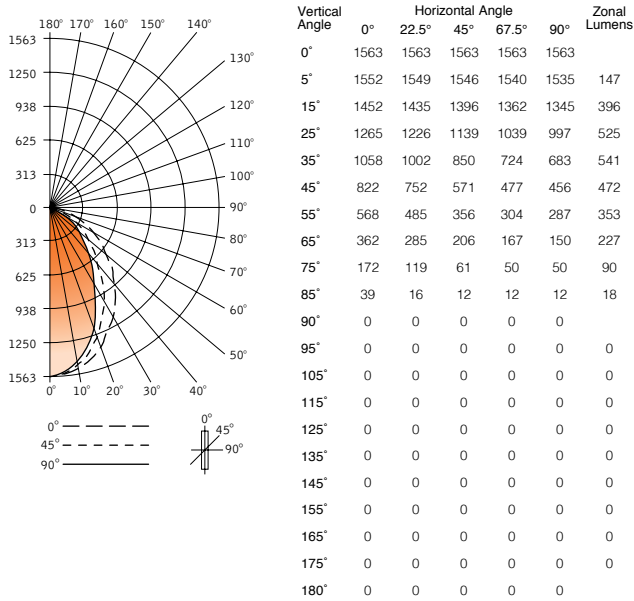

Avenue® B

LED - SOLID REGRESSED TRIM

FAVB-SR-LL3-L35-LD1-F-WH

Lumens: 2769lm
System Watts: 38W
LPW: 73

CANDLEPOWER DISTRIBUTION

LUMEN SUMMARY

Zone	Lumens	% Fixture
0-30°	1068	38.6
0-40°	1610	58.1
0-60°	2435	87.9
0-90°	2769	100.0
Total Luminaire 0-180°	2769	100.0

LUMINANCE DATA (CD/M²)

Vertical Angle	Horizontal Angle		
	0°	45°	90°
45°	13836	9609	7666
55°	11781	7380	5955
65°	10191	5798	4217
75°	7890	2797	2295
85°	5325	1704	1704

Go to www.focalpointlights.com for additional photometric data.