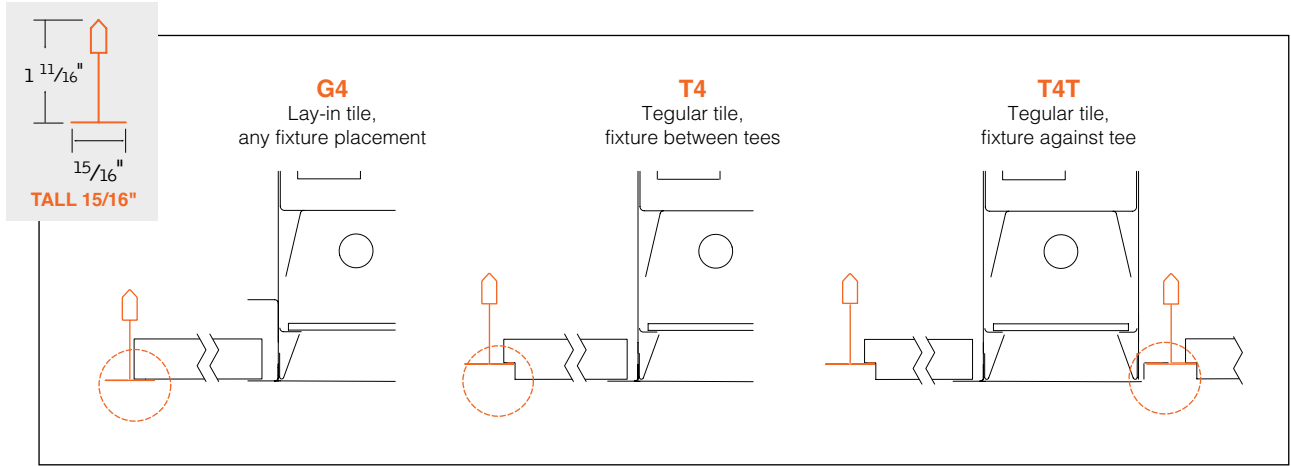

Options in orange qualify for the Quickship program. 10-day up to 100 pieces. Refer to Quickship Guide for complete details.

Avenue[®] B

FLUORESCENT & LED GRID CEILING CONFIGURATIONS

Avenue B is configured at our factory to integrate easily with your specified grid type, tile style and fixture position. Please review the below options and choose the mounting code that matches your application.