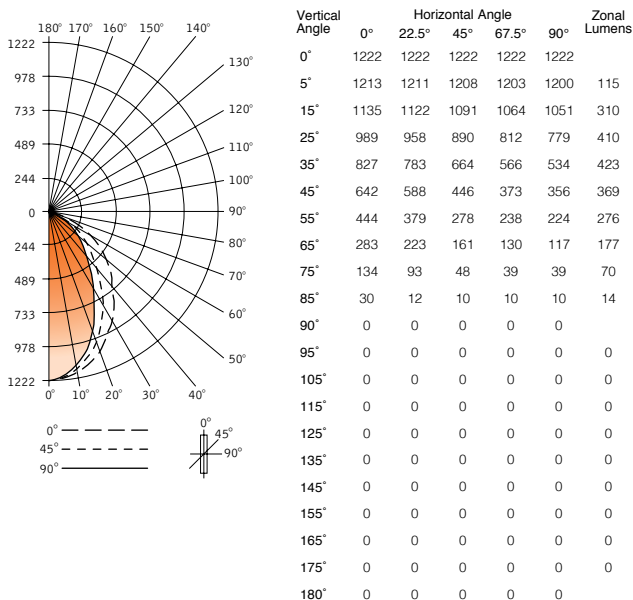

CANDLEPOWER DISTRIBUTION

LUMEN SUMMARY

Zone	Lumens	% Fixture
0-30°	835	38.6
0-40°	1258	58.1
0-60°	1903	87.9
0-90°	2164	100.0
Total Luminaire 0-180°	2164	100.0

LUMINANCE DATA (CD/M²)

Vertical Angle	0°	45°	90°
45°	10813	7510	5991
55°	9207	5767	4654
65°	7964	4532	3296
75°	6166	2186	1794
85°	4162	1332	1332

Go to www.focalpointlights.com for additional photometric data.