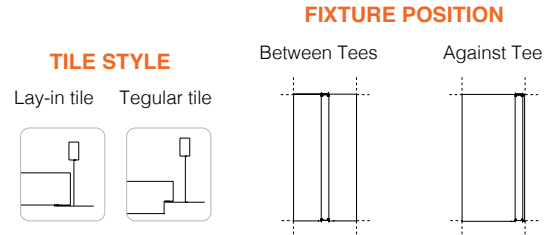

Avenue® B

FLUORESCENT & LED GRID CEILING CONFIGURATIONS

Avenue B is configured at our factory to integrate easily with your specified grid type, tile style and fixture position. Please review the below options and choose the mounting code that matches your application.