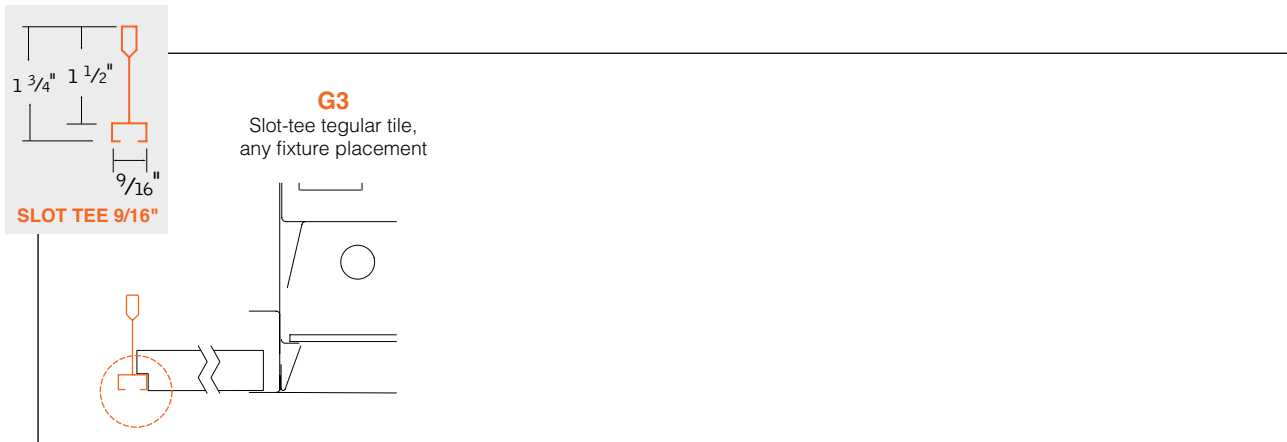

Avenue® B

FLUORESCENT & LED GRID CEILING CONFIGURATIONS

Avenue B is configured at our factory to integrate easily with your specified grid type, tile style and fixture position. Please review the below options and choose the mounting code that matches your application.