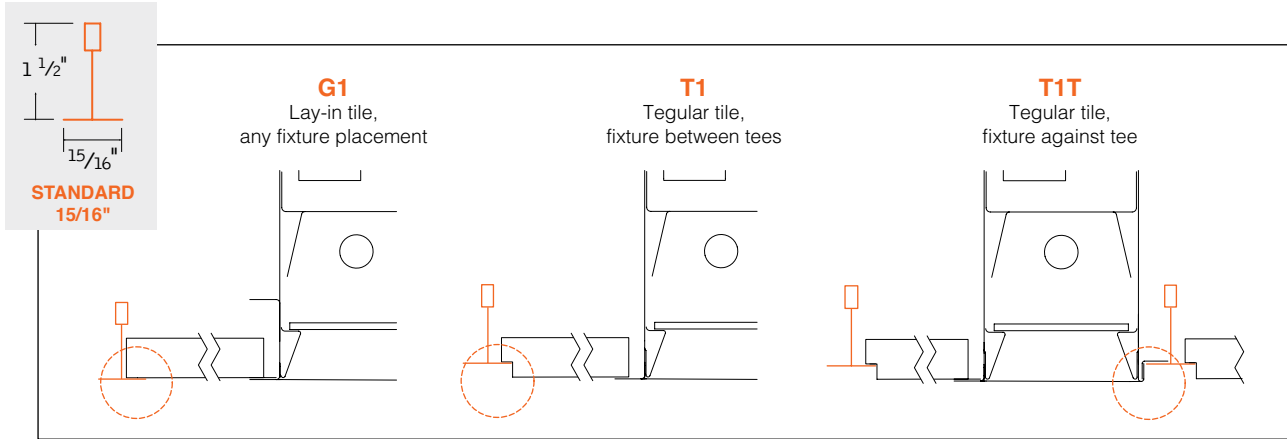

Avenue® B

FLUORESCENT & LED GRID CEILING CONFIGURATIONS

Avenue B is configured at our factory to integrate easily with your specified grid type, tile style and fixture position. Please review the below options and choose the mounting code that matches your application.