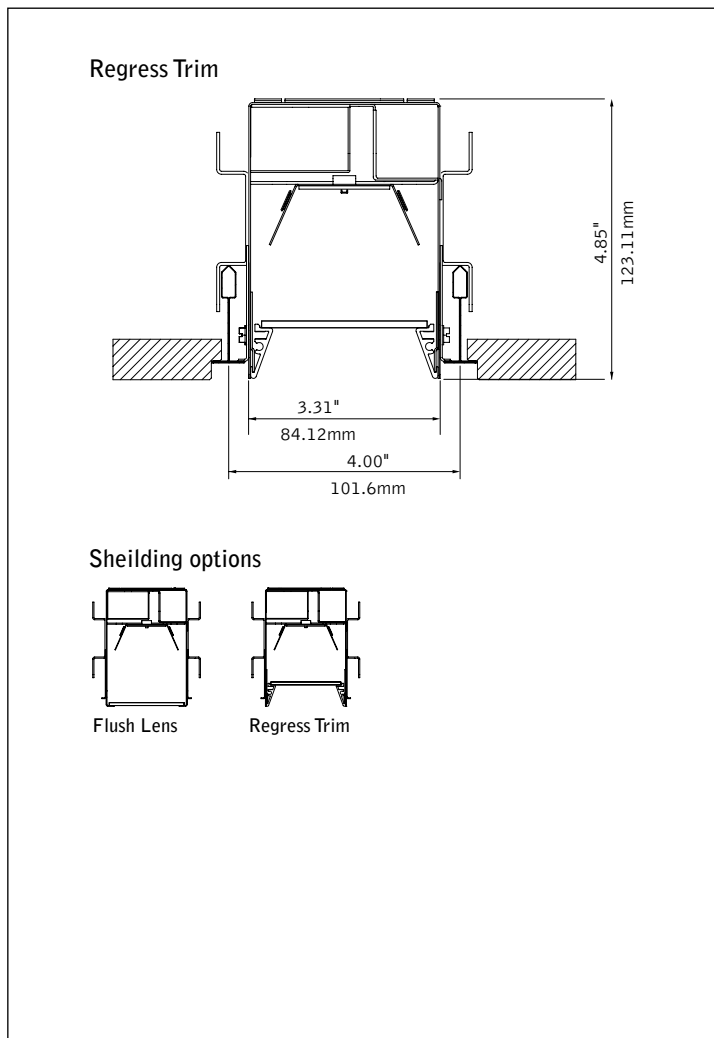

corrugated regress trim

solid regress trim

flush lens

DIMENSIONAL DATA

FEATURES

Narrow 3" slot LED with frosted satin lens designed for 4" Armstrong® TechZone®.

Shielding options include corrugated or solid regressed trim or flush lens.

Construction

One-piece 20 Ga. steel housing. Thermally protected housing for new construction applications without direct contact with insulation. Insulation to be kept 3" away from housing. Corrugated and solid regress trim constructed of 6063-T5 extruded aluminum finished in Matte Satin White. Luminaires include 20 Ga. steel, .5" wide flange rail finished in Matte Satin White. 4' unit weight: 7 lbs.