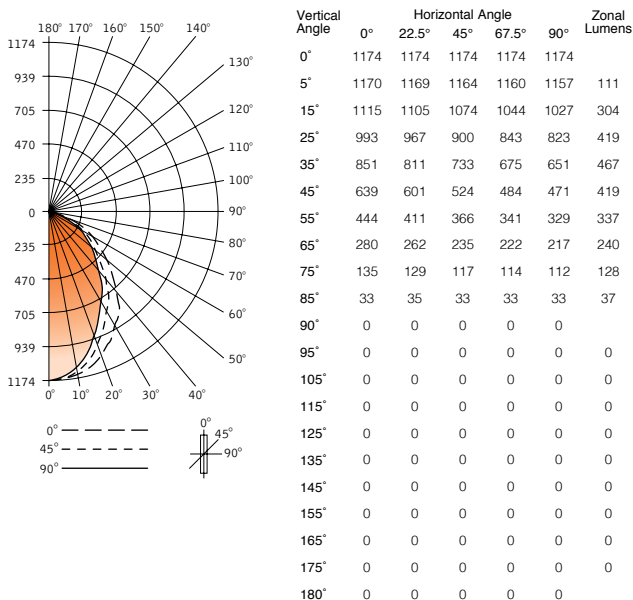

LUMINANCE DATA (CD/M²)

Vertical Angle	Horizontal Angle		
	0°	45°	90°
45°	13836	9609	7666
55°	11781	7380	5955
65°	10191	5798	4217
75°	7890	2797	2295
85°	5325	1704	1704

Go to www.focalpointlights.com for additional photometric data.

LUMINANCE DATA (CD/M²)

Vertical Angle	0°	45°	90°
45°	10946	8974	8059
55°	9372	7716	6941
65°	8033	6742	6216
75°	6325	5466	5231
85°	4637	4637	4637

Go to www.focalpointlights.com for additional photometric data.

Avenue® B

LED - FLUSH LENS

FAVB-FL-LL2-L35-LD1-WH

Filename: FAVBLL2L35.IES
Test #: 17028.0

Lumens: 2462lm
System Watts: 31.1W
LPW: 79

CANDLEPOWER DISTRIBUTION

LUMEN SUMMARY

Zone	Lumens	% Fixture
0-30°	834	33.9
0-40°	1301	52.8
0-60°	2057	83.6
0-90°	2462	100.0
Total Luminaire 0-180°	2462	100.0

LUMINANCE DATA (CD/M²)

Vertical Angle	0°	45°	90°
45°	12153	10784	9685
55°	11262	9272	8341
65°	9564	8102	7470
75°	7600	6568	6286
85°	5573	5573	5573

Go to www.focalpointlights.com for additional photometric data.