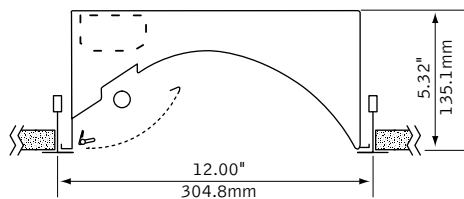

Skylite® 1x2

FLUORESCENT ASYMMETRIC

DIMENSIONAL DATA

lamping options

T8 LAMPS

T5/T5HO LAMPS

FEATURES

1' x 2' recessed asymmetric indirect with perforated side basket.

High reflectance, low gloss Matte White finish controls glare.

Perforated lamp shield swings down for easy relamping.

All luminaire combinations may be continuously row mounted.

Asymmetric distribution illuminates corridors, conference rooms or any area where high angle vertical illumination is desired.

SPECIFICATIONS

Construction

One-piece 20 Ga. steel reflector and housing. 22 Ga. perforated shields with white acrylic lens insert. Shield is secured by spring latches that allow for easy relamping. Unit weight: 12 lbs.