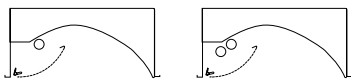

Skylite® 1x2

FLUORESCENT ASYMMETRIC

DIMENSIONAL DATA

lamping options

T8 LAMPS

T5/T5HO LAMPS

FEATURES

1' x 2' recessed asymmetric indirect with perforated side basket.