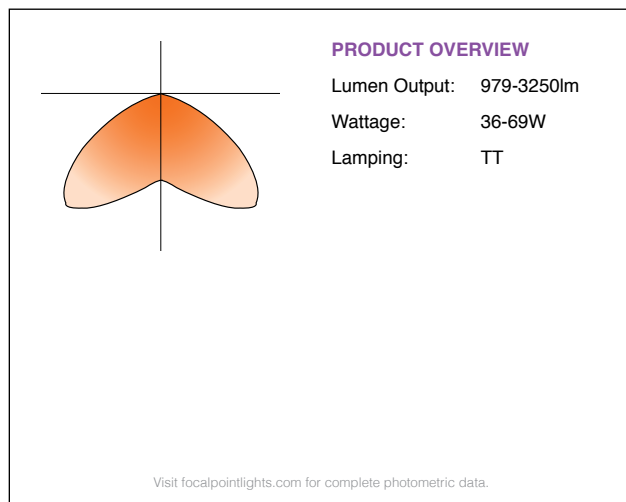

PERFORMANCE