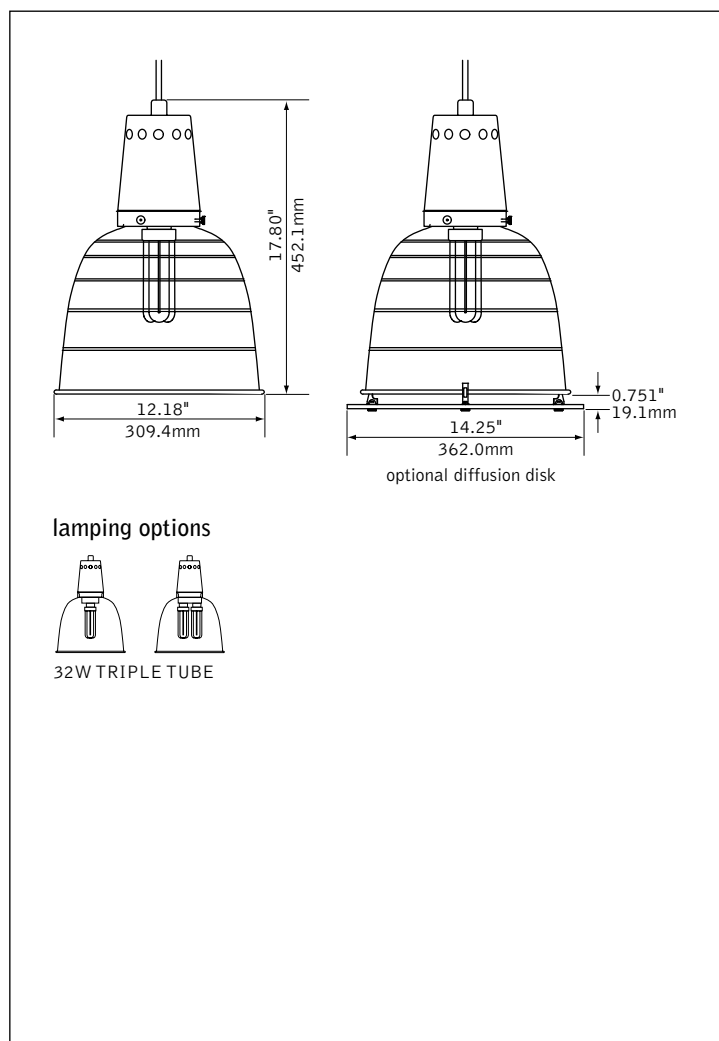

## DIMENSIONAL DATA

### Construction

Housing, reflector and canopy are one-piece precision-spun 14Ga. aluminum. Housing: 7.62"H x 5.25" Dia. Reflector: 10.98"H x 12.18" Dia. aperture with grooved cylindrical pattern. Canopy: 1.32"H x 4.52" Dia. stepped design with #8-32 recessed set screw. Weight: 10 lbs.