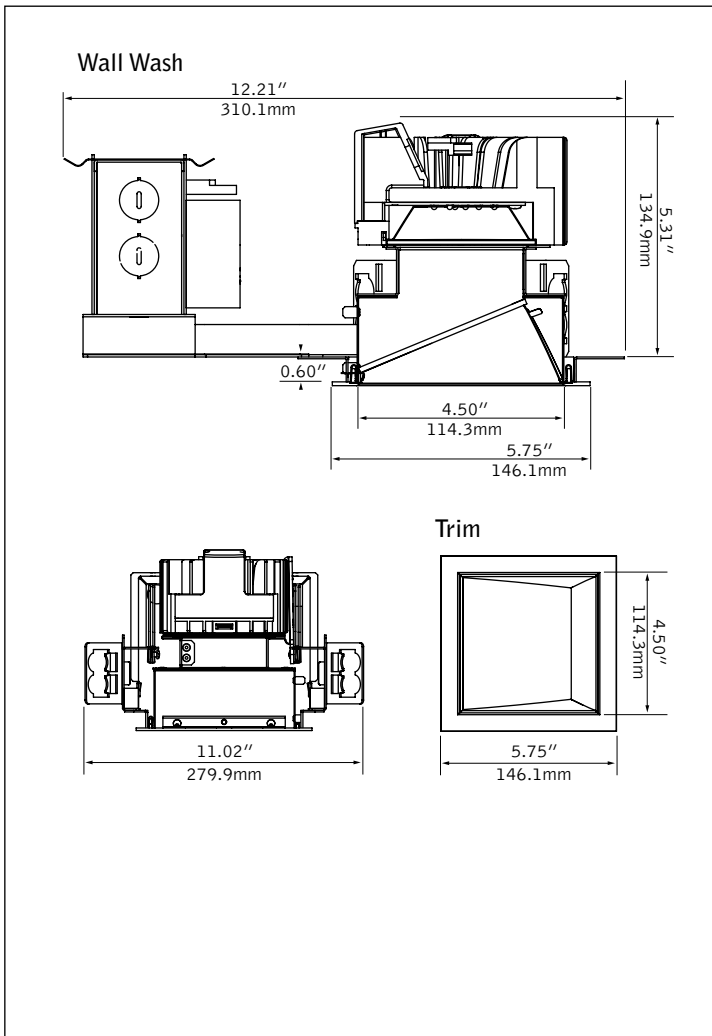

trimless companion

white die-cast

black die-cast

DIMENSIONAL DATA

FEATURES

ChromaSure: Color consistency resulting in a 2-step MacAdam ellipse across the entire ID+ product line.

Field adjustability of ceiling thickness from 0.5" - 2.5".