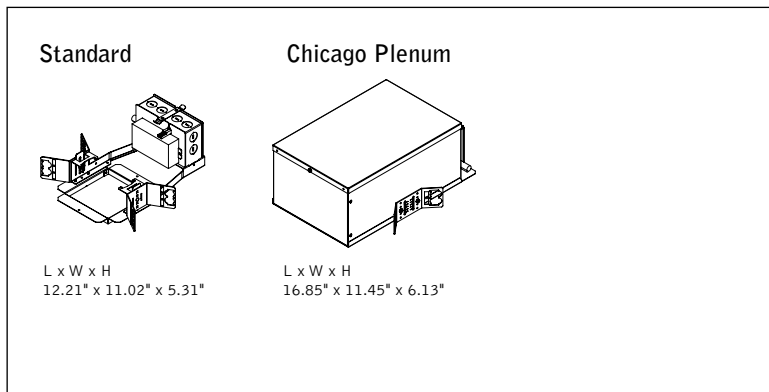

LPW: 65-73

Spacing Criteria: 1.02

SDCM: 2

fixture:

project:

HOUSING DETAILS

HOUSING SPECIFICATIONS

Construction