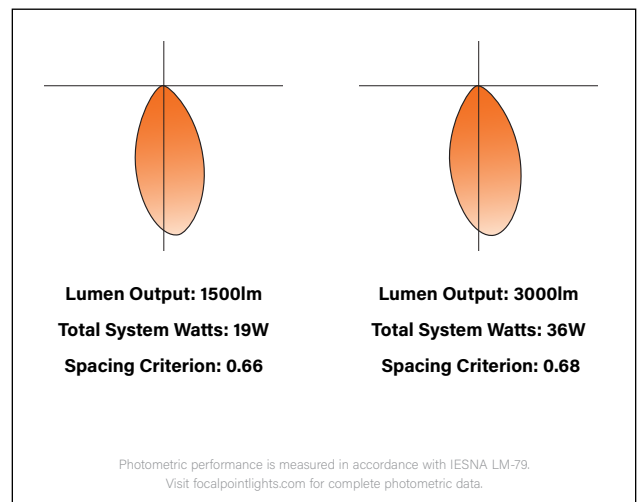

PERFORMANCE