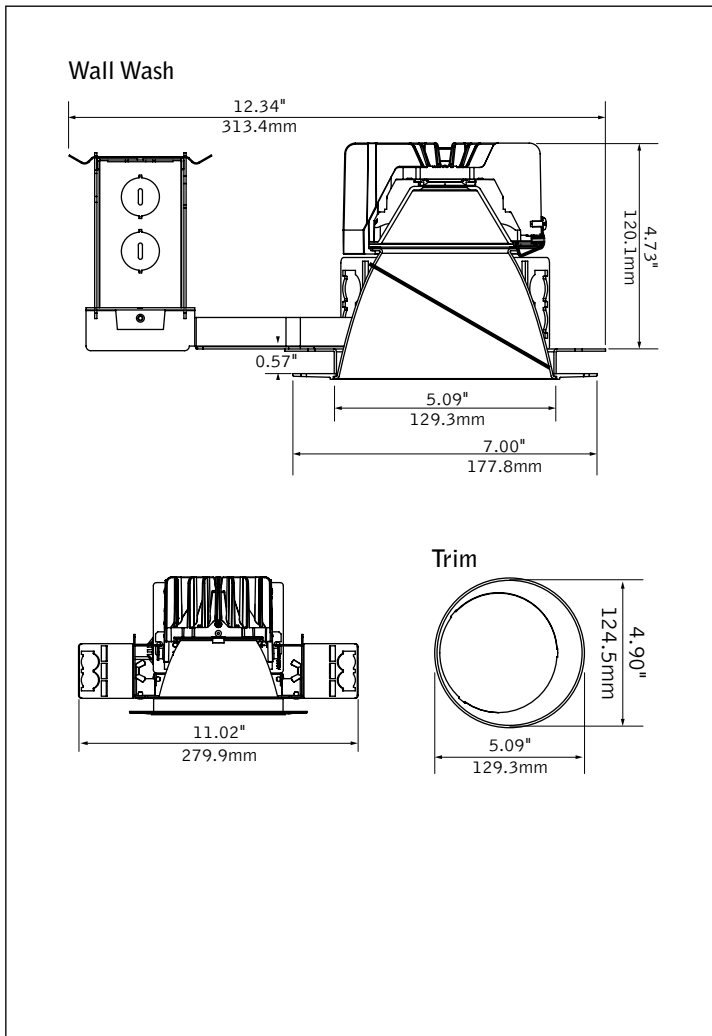

ID+ 4.5" Trimless

LED WALL WASH

clear diffuse

warm diffuse

white

black

overlap companion

DIMENSIONAL DATA

FEATURES

Field adjustability of ceiling thickness from 0.5" to 3.0"

50° cutoff to light source and its image.

Right Light: Standard delivered lumen outputs 1000, 1500, 2000, 2500, and 3000.

Warm Dim: Lighting that enhances spaces with a warm glow, reminiscent of incandescent or halogen light sources.