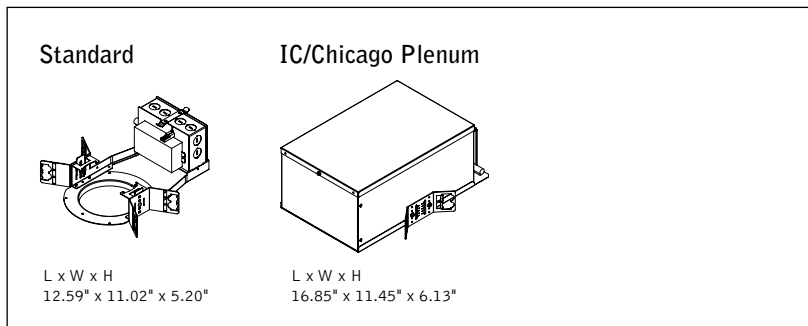

fixture:

project:

HOUSING DETAILS

HOUSING SPECIFICATIONS

Construction

Thermally protected housing for new construction applications. Insulation to be kept 3" away from housing. Type IC inherently protected, suitable for direct contact with insulation. Butterfly brackets allow mounting to 1/2" emt. Order bar hangers as an accessory. Die-cast aluminum heat sink designed for maximum thermal dissipation. Die-formed housing and integral junction box with (7) 1/2" pry-outs. T-rated: UL & cUL Listed for (6) #14 AWG (3 in, 3 out) 90°C conductors and feed through-branch wiring. IC/CP housing: UL & cUL Listed for (8) #12 AWG (4 in, 4 out) 90°C conductors and feed through-branch wiring for IC/CP housing. Accommodates ceiling thicknesses up to 0.5" standard, field adjustable up to 3.0" thickness. For thicker ceiling consult factory. Order TZB option for TechZone compatible housing brackets. T-rated housing will not exceed 6lb, IC/CP housing will not exceed 12lb.

Electrical

Choice of constant current dimming drivers. Power factor > .9 typical. PoE compatible: Integrates with Power over Ethernet lighting systems via standard, low-voltage wires.

Labels

UL and cUL Listed. Suitable for Dry, Damp or Wet Locations, indoor use only. Specify Outdoor rated (OD) for outdoor recessed ceiling applications.

Lumen Maintenance

Reported: L70 at >55,000 hours   Calculated: L70 at 204,000 hours
L90 at >55,000 hours   L90 at 59,000 hours

Derived from EPA TM-21 calculator. Based on typical conditions, consult factory for additional data.

Reliability

At Focal Point, our products are designed to stand the test of time. Each luminaire is engineered using superior components, manufactured with the utmost care and rigorously tested. Contact us for reliability data.

Warranty

LED System rated for operation in ambient environments up to 25°C. 5-year limited warranty. Fixture with Outdoor rated option must be installed in a covered ceiling and is warranted for operation in ambient environments between -20°C to +40°C.

TRIM & LED SPECIFICATIONS

LED System

Proprietary array incorporates premium LEDs on a robust platform. May be specified in 2700K, 3000K, 3500K or 4000K, 80+ CRI or 90+ CRI. 3500K and 4000K with CRI>90 have a cyanosis observation index (COI) of 3.3 or less. Color accuracy within 2 SDCM. Aluminum heat sink provides appropriate thermal management.

Aesthetics

Parabolic reflector cone ensures glare free optics. Reflector is .050" spun aluminum. Torsion springs pull trim tight to the ceiling with no visible fasteners.

Optics

50-degree cut-off to light source and its image. Wall wash features acrylic diffuser to provide smooth illumination down the wall.

PERFORMANCE CHART

Lumen Output	Delivered Lumens	System Watts	LPW
1000L	978	11	86
1500L	1471	19	77
1500L	1360	25	54
2000L	1954	26	76
2000L	1914	37	52
2500L	2384	32	74
3000L	2860	36	79