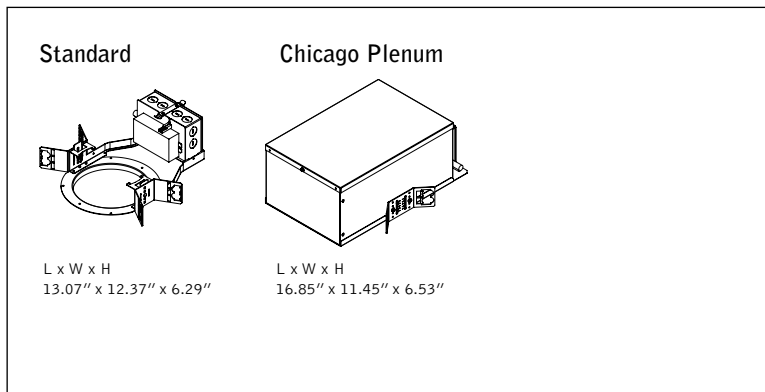

fixture:

project:

HOUSING DETAILS

HOUSING SPECIFICATIONS

Construction

Thermally protected housing for new construction applications. Insulation to be kept 3" away from housing. Butterfly brackets allow mounting to 1/2 emt. Order bar hangers as an accessory. Die-cast aluminum heat sink designed for maximum thermal dissipation. Die-formed housing and integral junction box with (7) 1/2" pry outs. UL & cUL listed for (6) #14 AWG (3 in, 3 out) 90°C conductors and feed through-branch wiring. Accommodates ceiling thicknesses up to 0.5" standard, field adjustable up to 2.5" thickness. For thicker ceiling consult factory. Fixture will not exceed 5 lb.