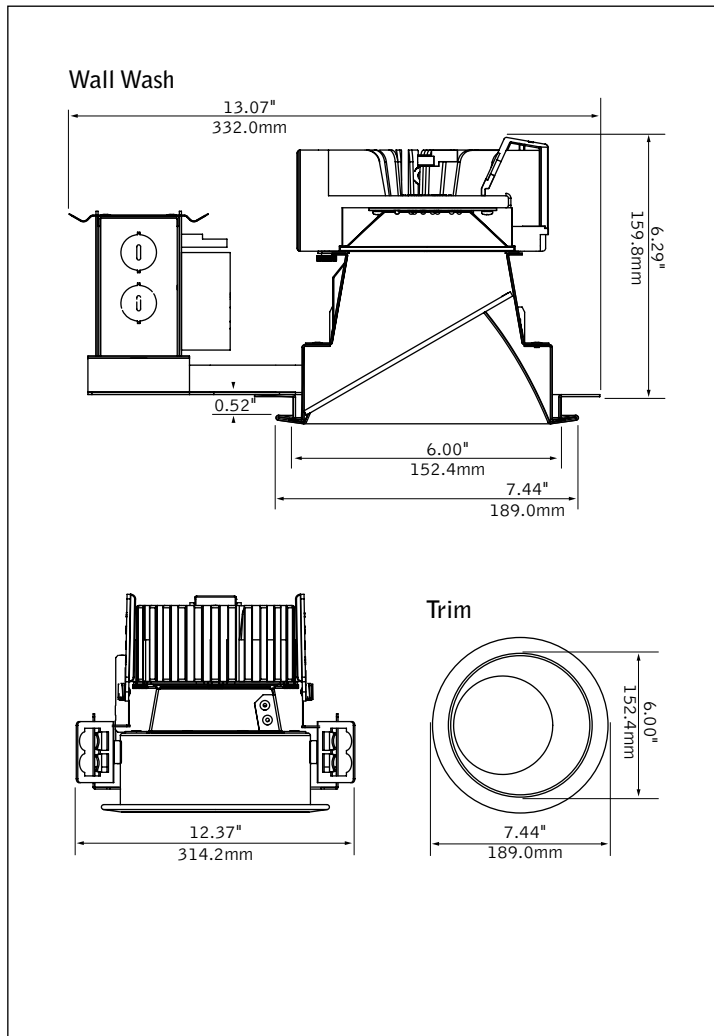

DIMENSIONAL DATA

FEATURES

ChromaSure: Color consistency resulting in a 2-step MacAdam ellipse across the entire ID+ product line.

Field adjustability of ceiling thickness from 0.5" - 2.5".

50° cutoff to light source and its image.