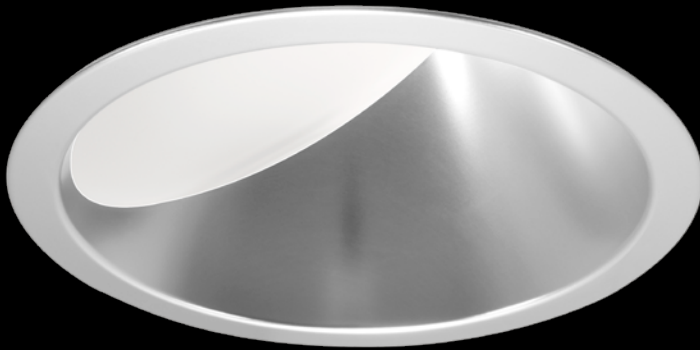

ID+ 6"

LED WALL WASH

FOCAL POINT®

clear diffuse

warm diffuse

white painted flange

black reflector

white reflector

DIMENSIONAL DATA

FEATURES

ChromaSure: Color consistency resulting in a 2-step MacAdam ellipse across the entire ID+ product line.

Field adjustability of ceiling thickness from 0.5" - 2.5".

50° cutoff to light source and its image.

Aesthetics

Parabolic reflector cone ensures glare free optics. Reflector is .050 spun aluminum. Torsion springs pull trim tight to the ceiling with no visible fasteners within the trim. Trims are self-flanged. Non-painted trim matches reflector finish. White painted flange may also be specified.