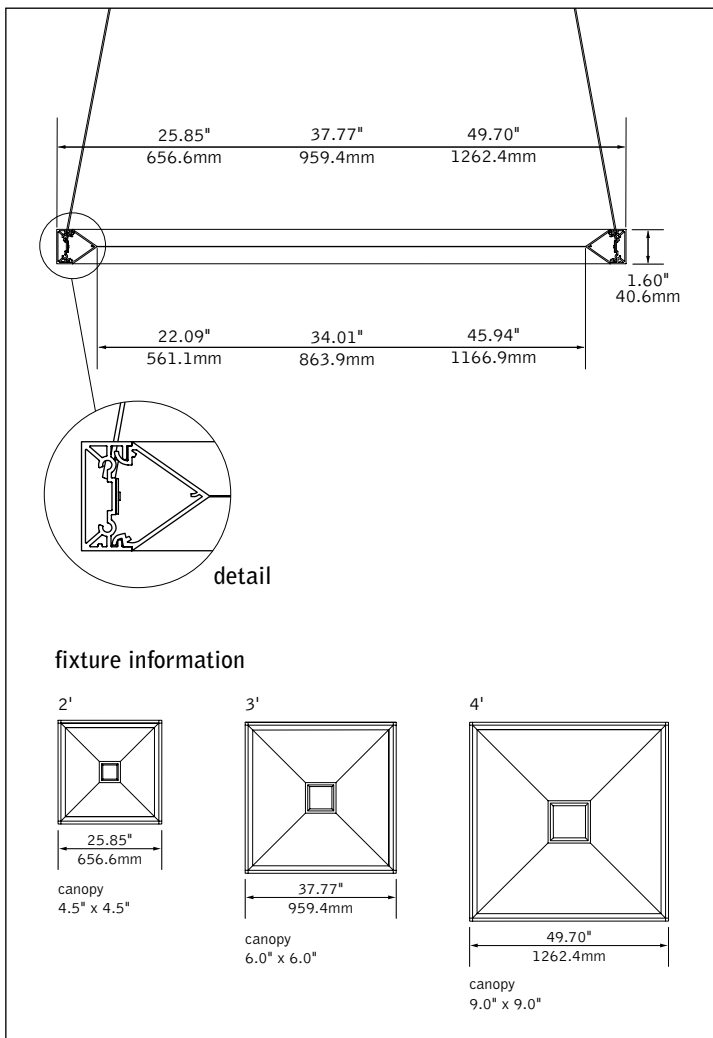

## DIMENSIONAL DATA

## FEATURES

- Unique aesthetic inspired by the visual void design philosophy.
- Luminaire sizes available in 2'x2', 3'x3' and 4'x4'.
- Frosted acrylic optical diffuser produces 50/50 light distribution.
- Features Power-Up suspension system which delivers power through the suspension cables and eliminates visual clutter of separate power cord.
- Installations include grid, drywall and surface-mount/open ceilings.
- Choice of output levels to meet a wide variety of application needs.

**Construction**

Extruded aluminum rails and die-cast corners. 2' x 2' unit weight: 4.6lbs. 3' x 3' unit weight: 6.8lbs. 4' x 4' unit weight: 9.3lbs.

**Optic**

0.125" thick extruded acrylic lens.

**Mounting**

**PERFORMANCE CHART**

Nominal Size	Delivered Lumens	System Watts	LPW
2' x 2'	2000	17.7	113
	2500	22.0	114
	3000	26.6	113
	3500	31.2	112
	4000	36.0	111
3' x 3'	3000	26.5	113
	3750	33.0	114
	4500	39.8	113
	5250	46.8	112
	6000	52.9	112
4' x 4'	4000	35.3	113
	5000	44.0	114
	6000	53.1	113
	7000	62.5	112
	8000	70.5	108