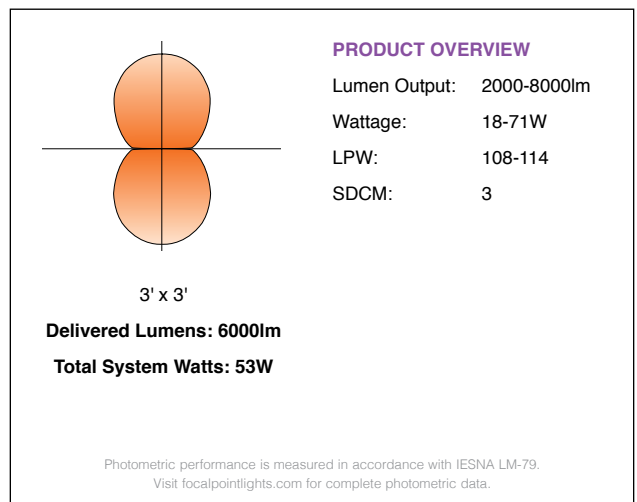

PERFORMANCE