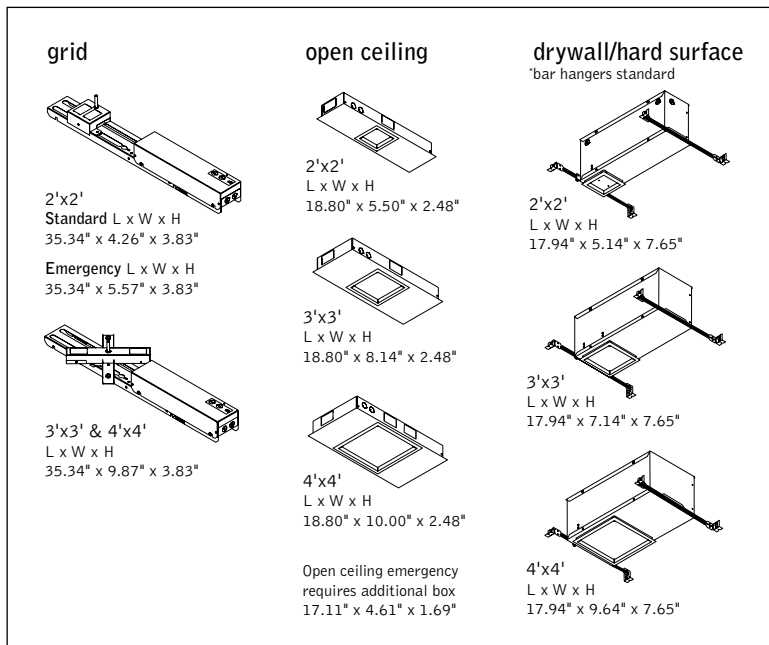

DETAILS

SPECIFICATIONS

LED System

Linear LED module incorporates premium LEDs on a robust platform to achieve excellent thermal management. Available in 3000K, 3500K, 4000K with CRI>80, 3SDCM. LED boards and drivers are replaceable.

Construction

Extruded aluminum rails and die-cast corners. 2' x 2' unit weight: 4.6lbs. 3' x 3' unit weight: 6.8lbs. 4' x 4' unit weight: 9.3lbs.

Optic

0.125" thick extruded acrylic lens.

Mounting

White satin acrylic canopy provided for below ceiling access. Canopy is field paintable. Minimum mounting height: 2' x 2': 12". 3' x 3': 18". 4' x 4': 24".

Suspension and Power

Low voltage power delivered via aircraft suspension/power cable. Adjustable suspension to 96", consult factory for longer lengths. Drivers in sheet metal enclosure above ceiling or surface mount for open ceilings. Drivers are replaceable. Standard 120-277V constant current driver includes 0-10V analog dimming. Power factor > .9.

Emergency

Bodine BSL-310LP. Emergency output for 90 minutes. Maximum mounting height: 16.6ft

Labels

UL and cUL listed. Suitable for Dry or Damp Locations, indoor use only.

Finish

Polyester powder coat applied over a multi-stage pre-treatment.

Lumen Maintenance

Reported: L90 at >36,000 hours   Calculated: L90 at 100,000 hours
Derived from EPA TM-21 calculator. Based on typical conditions, consult factory for additional data.

Reliability

At Focal Point, our products are designed to stand the test of time. Each luminaire is engineered using superior components, manufactured with the utmost care and rigorously tested. Contact us for reliability data.

Warranty

LED system rated for operation in ambient environments up to 25°C. 5 year limited warranty.

PERFORMANCE CHART

See page 3

ORDERING