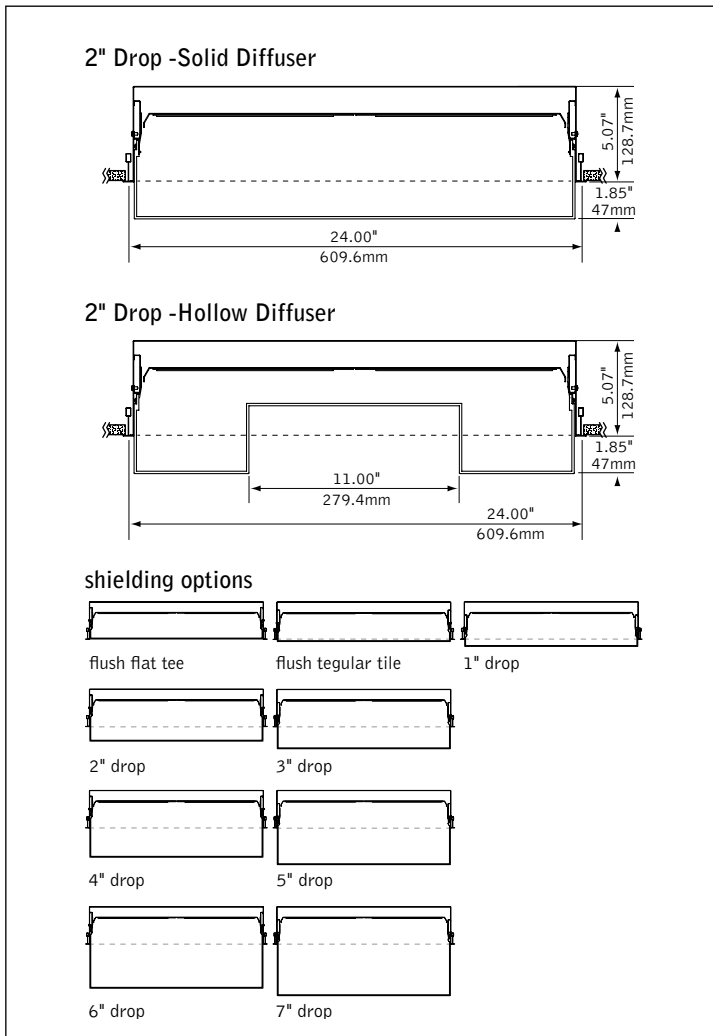

## DIMENSIONAL DATA

Specify the Solid drop diffuser up to 7" down from the ceiling in 1" increments or the Hollow drop diffuser from 2" to 7" below the ceiling.

Hidden housing structure is invisible when installed in any ceiling.