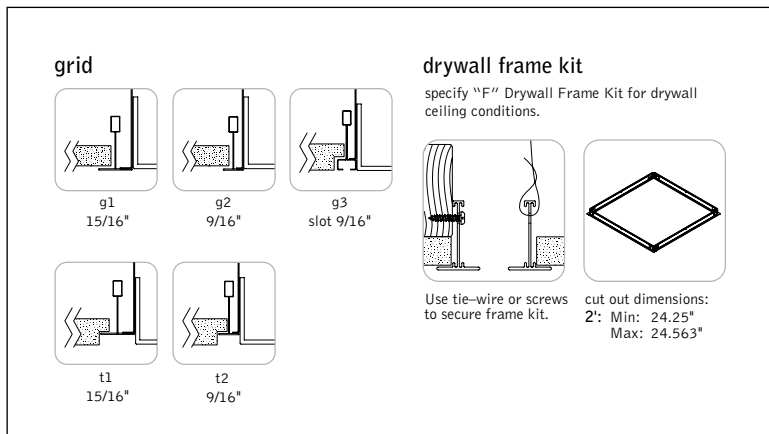

MOUNTING INFORMATION

SPECIFICATIONS

LED System

Proprietary linear LED module incorporates premium LEDs on a robust platform to achieve excellent thermal management. LEDs are placed to promote a uniform appearance. Available in 3000K, 3500K or 4000K with CRI>80. 0-10V dimming driver standard. LED modules and drivers are replaceable from below. Color accuracy <3 SDCM.

Construction

One piece 20 Ga. steel housing. Bottom access 20 Ga. steel driver compartment. Positional brackets supplied as standard. Weight: 23 lbs.

Optic

.125" thick formed frosted acrylic diffuser.

Electrical

Standard 120-277V driver includes 0-10V analog dimming, 100% - 10% range. Power factor > .9. Optional EcoSystem dimming drivers from Lutron available.

Emergency Battery

Bodine BSL310-CAN. Emergency output—10 watts for 90 minutes. Maximum mounting height: 18ft

Labels

UL and cUL listed. Suitable for Dry or Damp Locations, indoor use only.

Finish

Polyester powder coat applied over a 5-stage pre-treatment.

Lumen Maintenance

Calculated: L70 at 128,000 hours   Reported: L70 at >60,000 hours
Derived from EPA TM-21 calculator based on 10,000 hours of test data.

Reliability

At Focal Point, our products are designed to stand the test of time. Each luminaire is engineered using superior components, manufactured with the utmost care and rigorously tested. Contact us for reliability data.

Lifetime and warranty

LED system rated for operation in ambient environments up to 25°C. 5-year limited warranty.

PERFORMANCE CHART

Shielding	Delivered Lumens	System Watts	LPW
Flush	1000	11	92
	1500	18	84
	2000	24	83
	2500	30	83
	3000	37	82
	3500	44	80
	4000	50	80

* Based on 3000K. Lumen output may vary +/- 5%. Actual wattage may vary +/- 5%

ORDERING

Luminaire Series	FNVL	FNVL
Nivo	FNVL	
Nominal Size	22	22
2' x 2'	22	
Shielding		
0" - Flush with tile, Solid Diffuser	ACZ	
1" Drop - Solid Diffuser	AC1	
2" Drop - Solid Diffuser	AC2	
2" Drop - Hollow Diffuser	AX2	
3" Drop - Solid Diffuser	AC3	
3" Drop - Hollow Diffuser	AX3	
4" Drop - Solid Diffuser	AC4	
4" Drop - Hollow Diffuser	AX4	
5" Drop - Solid Diffuser	AC5	
5" Drop - Hollow Diffuser	AX5	
6" Drop - Solid Diffuser	AC6	
6" Drop - Hollow Diffuser	AX6	
7" Drop - Solid Diffuser	AC7	
7" Drop - Hollow Diffuser	AX7	
Lumen Output		
1000 Lumens (L3D only)	1000L	
1500 Lumens	1500L	
2000 Lumens	2000L	
2500 Lumens	2500L	
3000 Lumens	3000L	
3500 Lumens	3500L	
4000 Lumens	4000L	
Color Temperature		
3000K	30K	
3500K	35K	
4000K	40K	
Circuit		1C
Single Circuit	1C	
Voltage		UNV
120/277 Volt	UNV	
Driver		
0-10V - 10% Dimming	LD1	
Lutron A-Series	L3D	
1% EcoSystem Digital (2) drivers supplied with 4000L (2) EcoSystem addresses consumed) (Consult factory for 3-wire control)		
Mounting		
15/16" Layin	G1	
9/16" Layin	G2	
9/16" Slot Tee Tegular	G3	
15/16" Tegular	T1	
9/16" Tegular	T2	
Drywall Frame Kit (Cut out dimensions: Min: 24.25"/Max: 24.563")	F	
Factory Options		
Chicago Plenum	CP	
Emergency Battery	EM	
6' New York City Flex Whip (120V)	FNY1	
6' New York City Flex Whip (277V)	FNY2	
6' Flex Whip	FW	
Finish		WH
Matte Satin White	WH