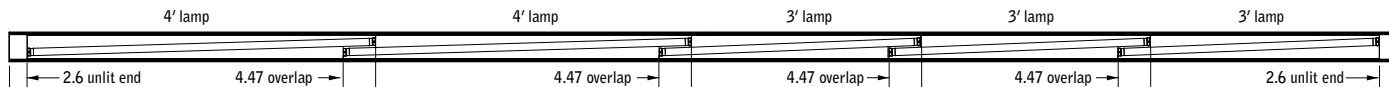

1-T8

Run length (ft)	Housing configuration	1-T5/T5HO (4.35" overlap)			1-T8 (4.47" overlap)		
		Lamp quantity		Unlit ends (in)	Lamp quantity		Unlit ends (in)
		3'	4'		3'	4'	
6	6		2	0.8	2		2.3
8	8	3		1		2	2.3
12	66	2	2	0.8			
	84				3	1	0.8
16	88	2	3	1.5	3	2	3.1
20	884	5	2	1.3	6	1	1.5
24	888	1	6	1.4	2	5	1.6
28	8884	11		1.5	9	1	2.3
32	8888	7	4	1.9	5	5	2.3
36	88884	10	3	1.9	1	9	2.4
40	88888	13	2	1.9	4	8	0.9
44	888884	9	6	2.4		12	0.9
48	888888	19		2	7	8	1.6

Notes:

- Lamp overlap is consistent throughout run.
- Unlit ends vary to provide even light throughout run.
- Standard configurations listed, consult factory for additional options.