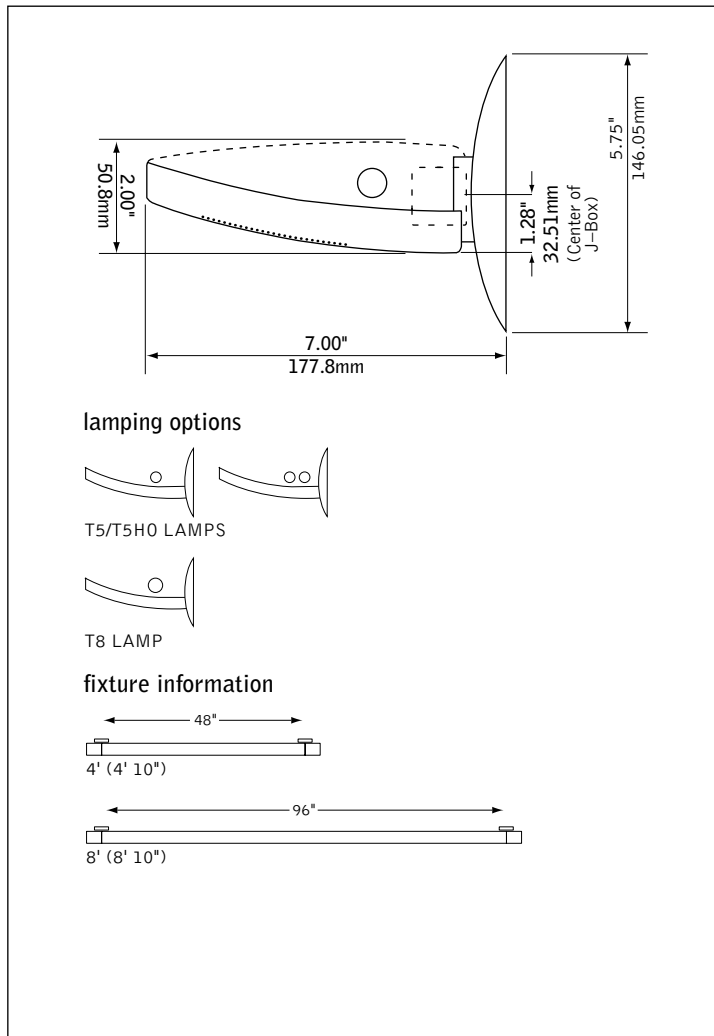

perforated

slotted

solid

suspended companion

DIMENSIONAL DATA

FEATURES

Wall mounted indirect asymmetric fluorescent with contoured housing and end caps.

Elegant wall-mount version of Focal Point's suspended Verve™ II.

One-piece steel housing with 5" die-cast end caps.

Verve™ is an excellent choice for any open or private office.

PERFORMANCE

fixture:

project:

MOUNTING INFORMATION

SPECIFICATIONS

Construction

One-piece 20 Ga. steel housing available solid or with perforated or slotted pattern. Perforated or slotted housing includes white acrylic insert. Die-cast 5" end cap fastened to housing. For row installation, internal brackets form hairline joint. Standard lengths are available in 4' and 8'. All luminaires are provided with mounting brackets. 4' unit weight: 15 lbs., 8' unit weight: 22 lbs.

CANDLEPOWER DISTRIBUTION

LUMEN SUMMARY

Zone	Lumens	% Lamp	% Fixture
90°-120°	25	.5	.6
90°-130°	58	1.2	1.5
90°-150°	1887	37.7	47.6
90°-180°	3910	78.2	98.5
Total Luminaire	3968	79.4	100.0

Go to www.focalpointlights.com for additional photometric data.