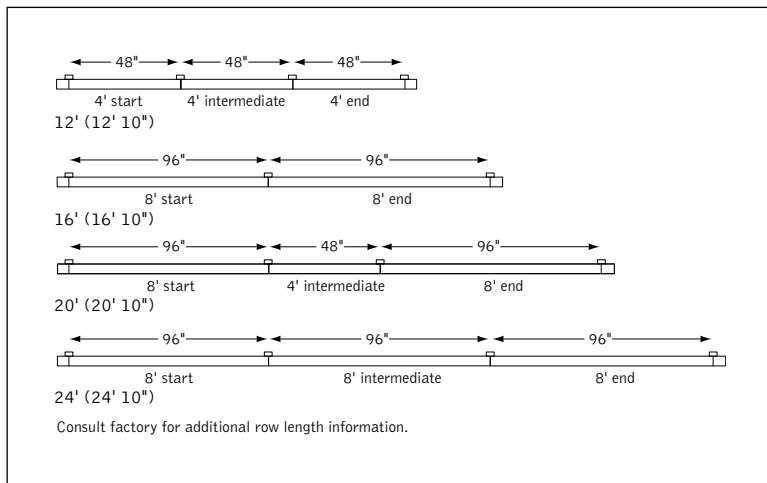

One-piece steel housing with 5" die-cast end caps.

Verve™ is an excellent choice for any open or private office.

PERFORMANCE

fixture:

project:

MOUNTING INFORMATION

SPECIFICATIONS

Construction

One-piece 20 Ga. steel housing available solid or with perforated or slotted pattern. Perforated or slotted housing includes white acrylic insert. Die-cast 5" end cap fastened to housing. For row installation, internal brackets form hairline joint. Standard lengths are available in 4' and 8'. All luminaires are provided with mounting brackets. 4' unit weight: 15 lbs., 8' unit weight: 22 lbs.

CANDLEPOWER DISTRIBUTION

LUMEN SUMMARY

Zone	Lumens	% Lamp	% Fixture
90°-120°	25	.5	.6
90°-130°	58	1.2	1.5
90°-150°	1887	37.7	47.6
90°-180°	3910	78.2	98.5
Total Luminaire	3968	79.4	100.0

Go to www.focalpointlights.com for additional photometric data.