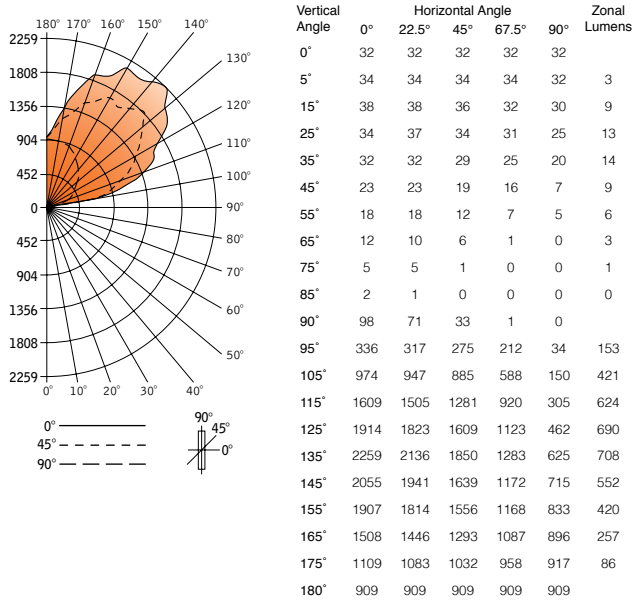

One-piece 20 Ga. steel housing available solid or with perforated or slotted pattern. Perforated or slotted housing includes white acrylic insert. Die-cast 5" end cap fastened to housing. For row installation, internal brackets form hairline joint. Standard lengths are available in 4' and 8'. All luminaires are provided with mounting brackets. 4' unit weight: 15 lbs., 8' unit weight: 22 lbs.

CANDLEPOWER DISTRIBUTION

LUMEN SUMMARY

Zone	Lumens	% Lamp	% Fixture
90°-120°	25	.5	.6
90°-130°	58	1.2	1.5
90°-150°	1887	37.7	47.6
90°-180°	3910	78.2	98.5
Total Luminaire	3968	79.4	100.0

Go to www.focalpointlights.com for additional photometric data.