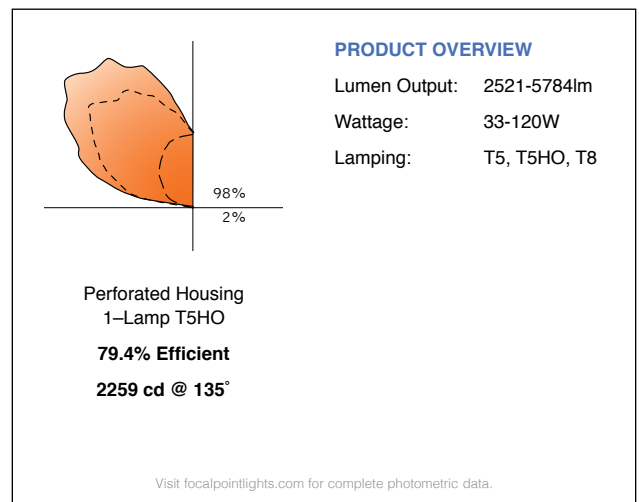

PERFORMANCE