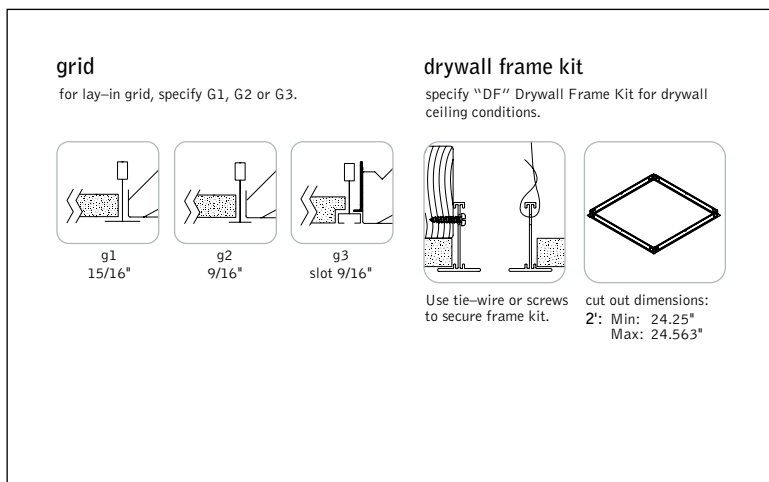

MOUNTING INFORMATION

SPECIFICATIONS

LED System

Proprietary linear LED module incorporates premium LEDs on a robust platform to achieve excellent thermal management. LEDs are placed to promote a uniform appearance. Available in 3000K, 3500K or 4000K with CRI>80, 3 SDCM. 0-10V dimming driver standard. LED modules and drivers are replaceable from below.

Construction

One piece 20 Ga. steel reflector and housing. Side access 20 Ga. steel driver compartment. Positional brackets supplied as standard. Unit weight: 17 lbs.

Optic

20 Ga. steel reflectors finished in matte satin white powder coat. .095" thick frosted white acrylic lamp diffusers with linear micro-prism pattern.

Electrical

Standard 120-277V driver includes 0-10V analog dimming. Power factor > .9. Optional EcoSystem dimming drivers from Lutron available. PoE compatible: Integrates with Power over Ethernet lighting systems via standard, low-voltage wires.

Emergency Battery

Bodine BSL310-CAN. Emergency output—10 watts for 90 minutes. Grid and Drywall Frame kit mounting only.

Labels

UL and cUL Listed. Suitable for Dry or Damp Locations, indoor use only.

Finish

Polyester powder coat applied over a 5-stage pre-treatment. Optional Matte Satin White with anti-microbial coating provides 99.99% protection against a broad spectrum of micro-organisms.

Lumen Maintenance

Reported: L90 at >61,000 hours   Calculated: L90 at 114,000 hours
Derived from EPA TM-21 calculator. Based on typical conditions, consult factory for additional data.

Reliability

At Focal Point, our products are designed to stand the test of time. Each luminaire is engineered using superior components, manufactured with the utmost care and rigorously tested. Contact us for reliability data.

Warranty

LED system rated for operation in ambient environments up to 25°C. 5-year limited warranty.

PERFORMANCE CHART

Delivered Lumens		Tested System Watts	LPW
2000 Lumens	2000L	19	105
	2500L	26	96
2500 Lumens	2500LH	24	104
	3000L	32	94
3000 Lumens	3000LH	29	103
	3500L	35	100
4000 Lumens	4000LH	41	98

Lumen output may vary +/- 5%. Actual wattage may vary +/- 5%

ORDERING