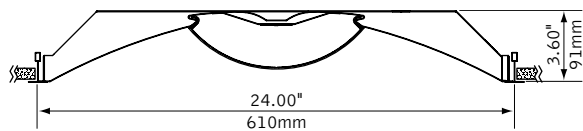

Amica® 2x2

LED

lens detail

DIMENSIONAL DATA

led options

Standard

High Efficiency

1 LED board

Amica features a shallow 3.6" housing depth which flies under the radar of most plenum obstructions.

PoE compatible: Integrates with Power over Ethernet lighting systems via standard, low-voltage wires.