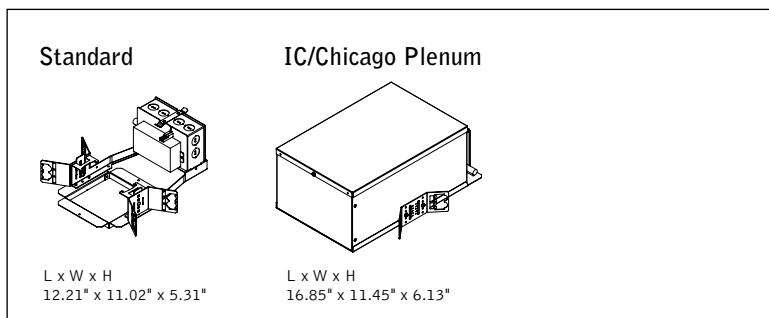

fixture:

project:

HOUSING DETAILS

HOUSING SPECIFICATIONS

Construction

Thermally protected housing for new construction applications. Insulation to be kept 3" away from housing. Type IC inherently protected, suitable for direct contact with insulation. Butterfly brackets allow mounting to 1/2" emt. Order bar hangers as an accessory. Die-cast aluminum heat sink designed for maximum thermal dissipation. Die-formed housing and integral junction box with (7) 1/2" pry-outs. T-rated: UL & cUL Listed for (6) #14 AWG (3 in, 3 out) 90°C conductors and feed through-branch wiring. IC/CP housing: UL & cUL Listed for (8) #12 AWG (4 in, 4 out) 90°C conductors and feed through-branch wiring for IC/CP housing. Accommodates ceiling thicknesses up to 0.5" standard, field adjustable up to 3.0" thickness. For thicker ceiling consult factory. Order TZB option for TechZone compatible housing brackets. T-rated housing will not exceed 6lb, IC/CP housing will not exceed 12lb.

Electrical

Choice of constant current dimming drivers. Power factor > .9 typical. PoE compatible: Integrates with Power over Ethernet lighting systems via standard, low-voltage wires.

Labels

UL and cUL Listed. Suitable for Dry, Damp or Wet Locations, indoor use only. Specify Outdoor rated (OD) for outdoor recessed ceiling applications.

Lumen Maintenance

Reported: L70 at >55,000 hours   Calculated: L70 at 204,000 hours
L90 at >55,000 hours   L90 at 59,000 hours

Derived from EPA TM-21 calculator. Based on typical conditions, consult factory for additional data.

Reliability

At Focal Point, our products are designed to stand the test of time. Each luminaire is engineered using superior components, manufactured with the utmost care and rigorously tested. Contact us for reliability data.

Warranty

LED System rated for operation in ambient environments up to 25°C. 5-year limited warranty. Fixture with Outdoor rated option must be installed in a covered ceiling and is warranted for operation in ambient environments between -20°C to +40°C.

TRIM & LED SPECIFICATIONS

LED System

Proprietary array incorporates premium LEDs on a robust platform. May be specified in 2700K, 3000K, 3500K or 4000K, 80+ CRI or 90+ CRI. 3500K and 4000K with CRI>90 have a cyanosis observation index (COI) of 3.3 or less. Color accuracy within 2 SDCM. Aluminum heat sink provides appropriate thermal management.

Aesthetics

Torsion springs pull single molded die-cast trim right to the ceiling with no visible fasteners within the trim. The Naturals: 100% low VOC vinyl.

Optics

50-degree cut-off to light source and its image. Wall wash features acrylic diffuser to provide smooth illumination down the wall.

PERFORMANCE CHART

Lumen Output	Delivered Lumens	System Watts	LPW
1000L	1000	17	59
1000L	1096	25	43
1500L	1505	26	57
1500L	1549	37	42
2000L	2004	33	60
2000L	1740	39	45