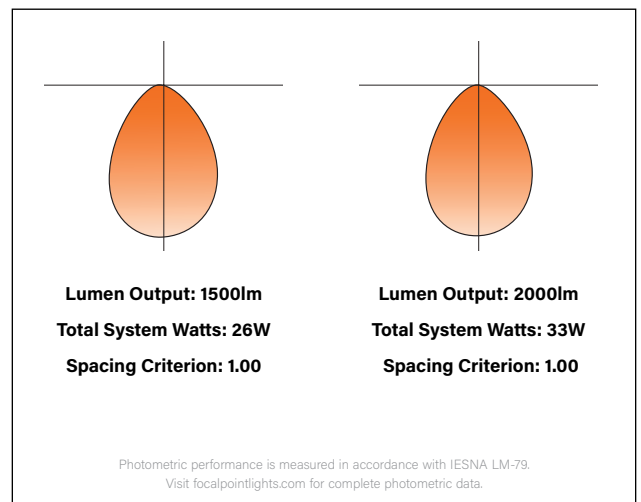

PERFORMANCE