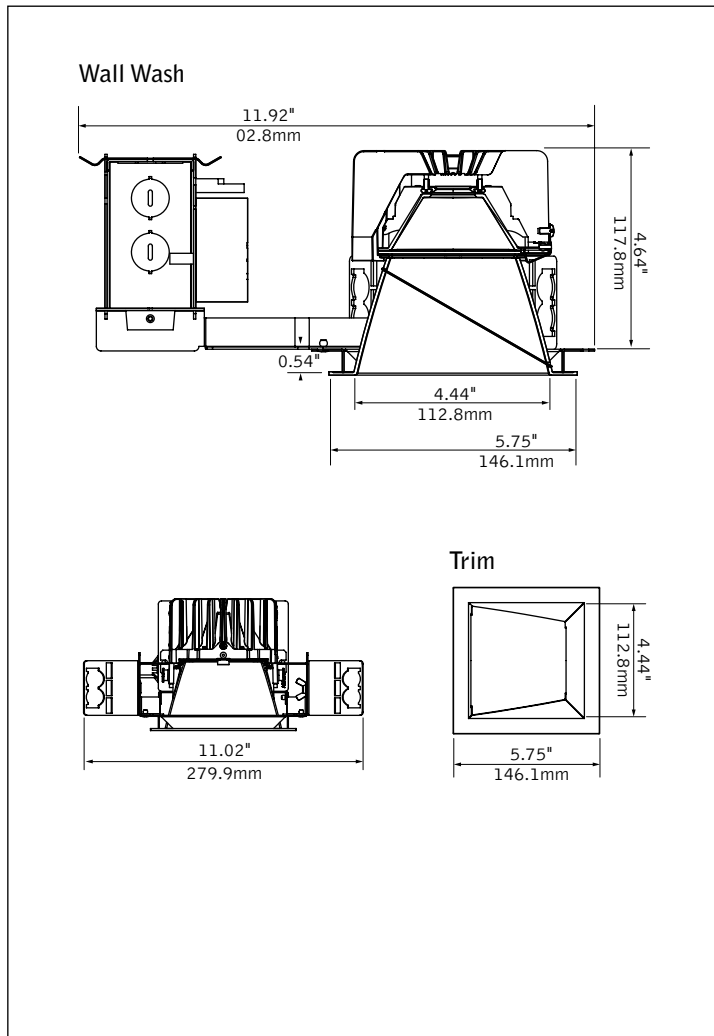

warm diffuse & white flange

black

trimless companion

DIMENSIONAL DATA

FEATURES

Field adjustability of ceiling thickness from 0.5" to 3.0".

50° cutoff to light source and its image.

Right Light: Standard delivered lumen outputs 1000, 1500, and 2000.