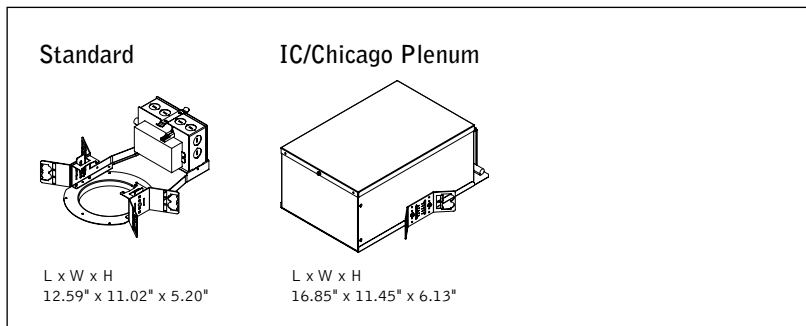

fixture:

project:

HOUSING DETAILS

HOUSING SPECIFICATIONS

Construction

Thermally protected housing for new construction applications. Insulation to be kept 3" away from housing. Type IC inherently protected, suitable for direct contact with insulation. Butterfly brackets allow mounting to 1/2" emt. Order bar hangers as an accessory. Die-cast aluminum heat sink designed for maximum thermal dissipation. Die-formed housing and integral junction box with (7) 1/2" pry-outs. T-rated: UL & cUL Listed for (6) #14 AWG (3 in, 3 out) 90°C conductors and feed through-branch wiring. IC/CP housing: UL & cUL Listed for (8) #12 AWG (4 in, 4 out) 90°C conductors and feed through-branch wiring for IC/CP housing. Accommodates ceiling thicknesses up to 0.5" standard, field adjustable up to 3.0" thickness. For thicker ceiling consult factory. Order TZB option for TechZone compatible housing brackets. T-rated housing will not exceed 6lb, IC/CP housing will not exceed 12lb.

Electrical

Choice of constant current dimming drivers. Power factor > .9 typical. PoE compatible: Integrates with Power over Ethernet lighting systems via standard, low-voltage wires.

Labels

UL and cUL Listed. Suitable for Dry, Damp or Wet Locations, indoor use only. Specify Outdoor rated (OD) for outdoor recessed ceiling applications.

Lumen Maintenance

Reported: L70 at >55,000 hours   Calculated: L70 at 204,000 hours
L90 at >55,000 hours   L90 at 59,000 hours

Derived from EPA TM-21 calculator. Based on typical conditions, consult factory for additional data.

Reliability

At Focal Point, our products are designed to stand the test of time. Each luminaire is engineered using superior components, manufactured with the utmost care and rigorously tested. Contact us for reliability data.

Warranty

LED System rated for operation in ambient environments up to 25°C. 5-year limited warranty. Fixture with Outdoor rated option must be installed in a covered ceiling and is warranted for operation in ambient environments between -20°C to +40°C.

TRIM & LED SPECIFICATIONS

LED System

Proprietary array incorporates premium LEDs on a robust platform. May be specified in 2700K, 3000K, 3500K or 4000K, 80+ CRI or 90+ CRI. 3500K and 4000K with CRI>90 have a cyanosis observation index (COI) of 3.3 or less. Color accuracy within 2 SDCM. Aluminum heat sink provides appropriate thermal management.

Aesthetics

Parabolic reflector cone ensures glare free optics. Reflector is .050" spun aluminum. Torsion springs pull trim tight to the ceiling with no visible fasteners.

Optics

50-degree cut-off to light source and its image. Wall wash features acrylic diffuser to provide smooth illumination down the wall.

PERFORMANCE CHART

Lumen Output	Delivered Lumens	System Watts	LPW
1000L	978	11	86
1500L	1471	19	77
1500L	1360	25	54
2000L	1954	26	76
2000L	1914	37	52
2500L	2384	32	74
3000L	2860	36	79

HOUSING ORDERING