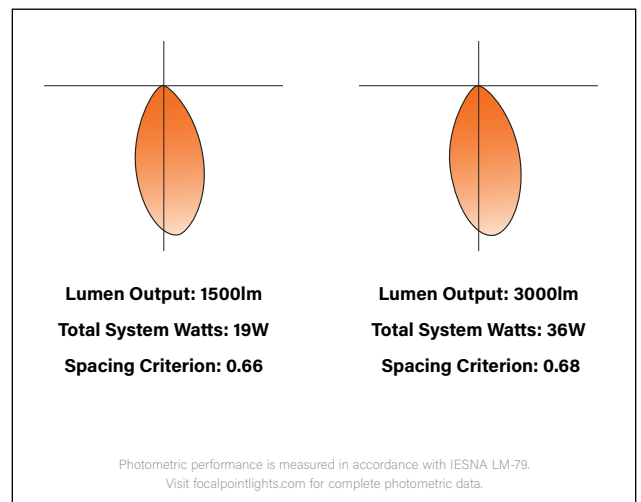

PERFORMANCE