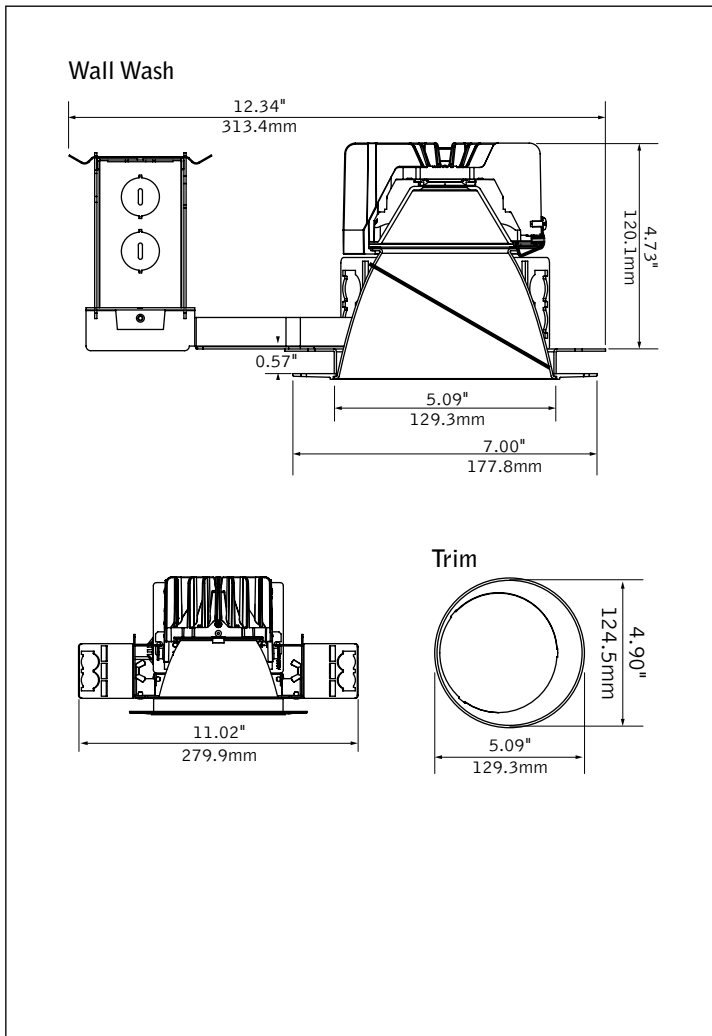

## DIMENSIONAL DATA

## FEATURES

Field adjustability of ceiling thickness from 0.5" to 3.0"

50° cutoff to light source and its image.

Right Light: Standard delivered lumen outputs 1000, 1500, 2000, 2500, and 3000.

Warm Dim: Lighting that enhances spaces with a warm glow, reminiscent of incandescent or halogen light sources.