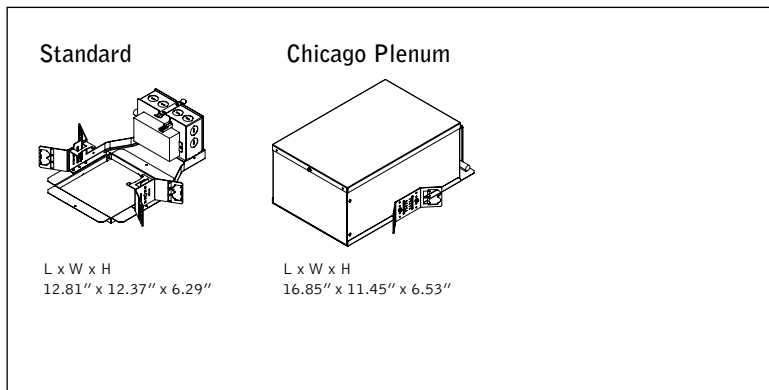

fixture:

project:

HOUSING DETAILS

HOUSING SPECIFICATIONS

Construction

Thermally protected housing for new construction applications. Insulation to be kept 3" away from housing. Butterfly brackets allow mounting to 1/2" emt. Order bar hangers as an accessory. Die-cast aluminum heat sink designed for maximum thermal dissipation. Die-formed housing and integral junction box with (7) 1/2" pry outs. UL & cUL listed for (6) #14 AWG (3 in, 3 out) 90°C conductors and feed through-branch wiring. Accommodates ceiling thicknesses up to 0.5" standard, field adjustable up to 2.5" thickness. For thicker ceiling consult factory. Fixture will not exceed 5 lb.

Electrical

Choice of constant current dimming drivers. Power factor > .9 typical. PoE compatible: Integrates with Power over Ethernet lighting systems via standard, low-voltage wires.

Labels

UL and cUL Listed. Suitable for Dry or Damp Locations, indoor use only. Specify wet listed (WL) for recessed ceiling applications in indoor and outdoor locations. Lutron Drivers not recommended for outdoor environments below 0°C.

Lumen Maintenance

Reported: L70 at >63,000 hours. Derived from EPA TM-21 calculator

Reliability

At Focal Point, our products are designed to stand the test of time. Each luminaire is engineered using superior components, manufactured with the utmost care and rigorously tested. Contact us for reliability data.

Warranty

LED System rated for operation in ambient environments up to 25°C. 5-year limited warranty.

TRIM & LED SPECIFICATIONS

LED System

Proprietary array incorporates premium LEDs on a robust platform. May be specified in 2700K, 3000K, 3500K or 4000K, 80+ CRI or 90+ CRI. Color accuracy within 2 SDCM. Aluminum heat sink provides appropriate thermal management.

Aesthetics

Die-formed aluminum reflector ensures glare free optics. Reflector attaches to die-cast, seamless flange and may be removed for field painting. Torsion springs pull trim tight to the ceiling with no visible fasteners within the trim.

Optics

50-degree cut-off to light source and its image. Wall wash features acrylic diffuser to provide smooth illumination down the wall.

PERFORMANCE CHART

Delivered Lumens	System Watts	LPW
500	8	60
1000	16	61
1500	24	62
2000	37	54

HOUSING ORDERING