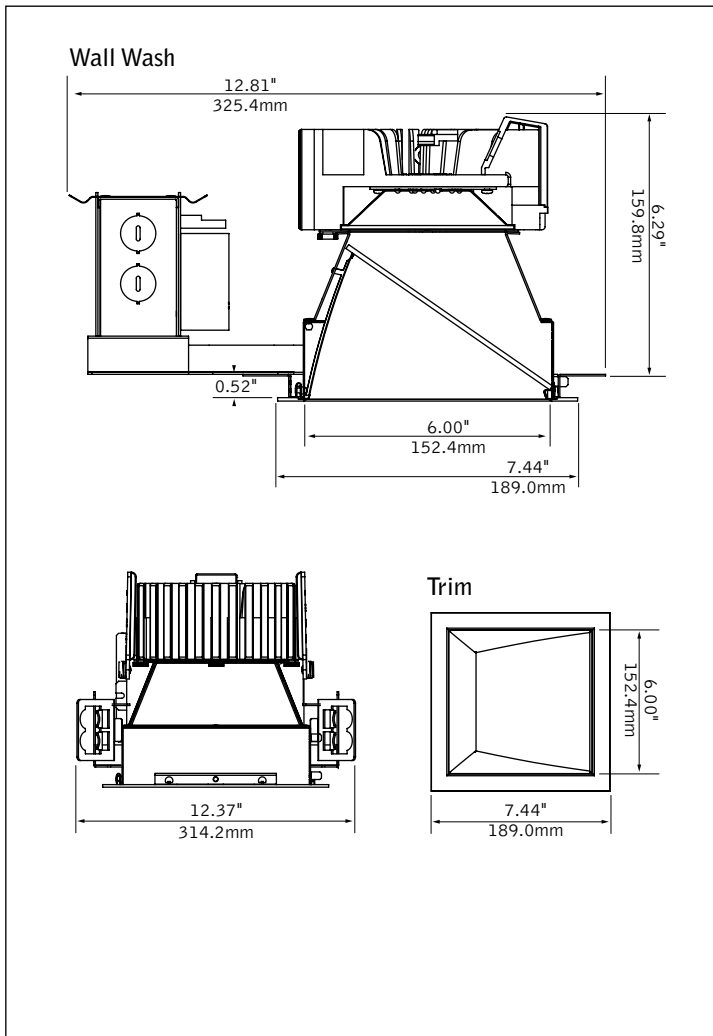

# ID+ 6" x 6"

LED WALL WASH

white flange

black flange

titanium silver flange

## DIMENSIONAL DATA

## FEATURES

Field adjustability of ceiling thickness from 0.5" - 2.5".

50° cutoff to light source and its image.

Right Light: Standard delivered lumen outputs 500, 1000, 1500 and 2000.

PoE compatible: Integrates with Power over Ethernet lighting systems via standard, low-voltage wires.