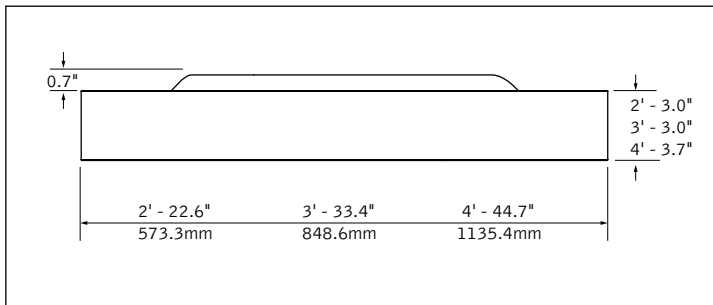

## DIMENSIONAL DATA

## PERFORMANCE

PRODUCT OVERVIEW	
Lumen Output:	2000-14000lm
Wattage:	17 -135W
LPW:	104 -118
SDCM:	2

3' Diameter  
9000 Lumens direct and Subtle Glow

**Delivered Lumens: 9000lm**  
**Total System Watts: 82W**