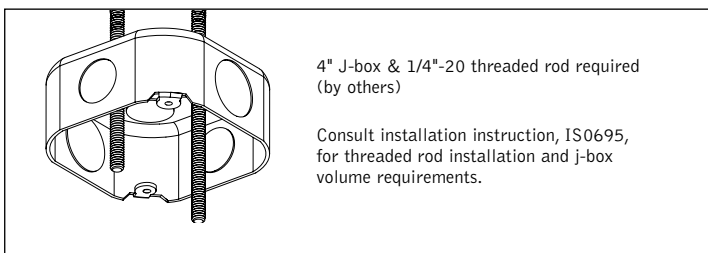

DIMENSIONAL DATA

MOUNTING INFORMATION

FEATURES

- Shallow housing.
- Edge lighting technology ensures even illumination of the lens.
- Slot canopy provides no visibility to mechanical elements.
- Knife edge design provides a modern aesthetic.
- Available in nominal 2', 3' and 4' diameters.
- Choice of direct and indirect output levels to meet a wide variety of application needs, specified and controlled independently.
- Available with The Naturals, a series of finishes that exude biophilic beauty.
- PoE compatible: Integrates with Power over Ethernet lighting systems via standard, low-voltage wires.