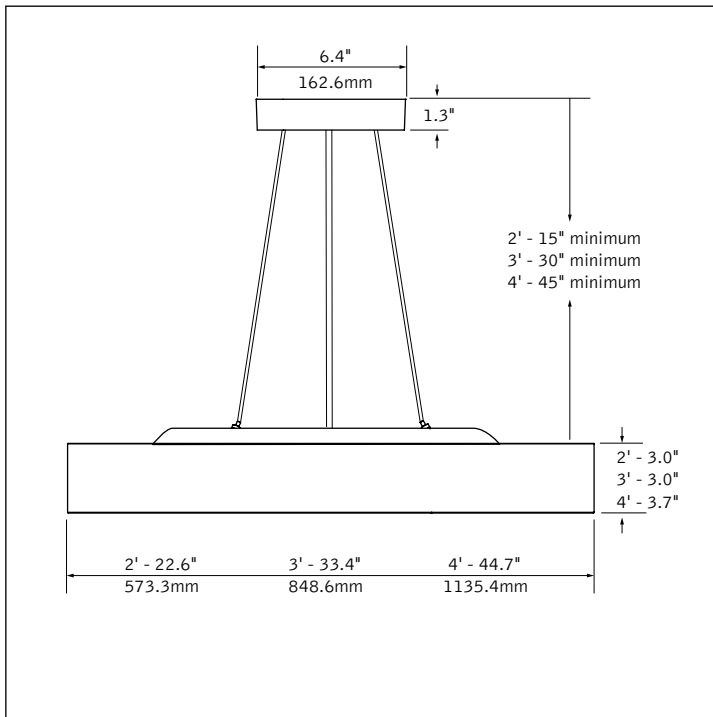

DIMENSIONAL DATA

MOUNTING INFORMATION

FEATURES

- Shallow housing.
- Edge lighting technology ensures even illumination of the lens.
- Slot canopy provides no visibility to mechanical elements.
- Knife edge design provides a modern aesthetic.
- Available in nominal 2', 3' and 4' diameters.
- Choice of direct and indirect output levels to meet a wide variety of application needs, specified and controlled independently.
- Available with The Naturals, a series of finishes that exude biophilic beauty.
- PoE compatible: Integrates with Power over Ethernet lighting systems via standard, low-voltage wires.

Construction

Extruded aluminum housing. One-piece ABS plastic top cover. Luminaire weights: 2' unit: 24lbs, 3' unit: 48lbs, 4' unit: 82lbs.

Mounting

White canopy provided for below ceiling access. Minimum mounting heights: 2' unit: 15", 3' unit: 30", 4' unit: 45".